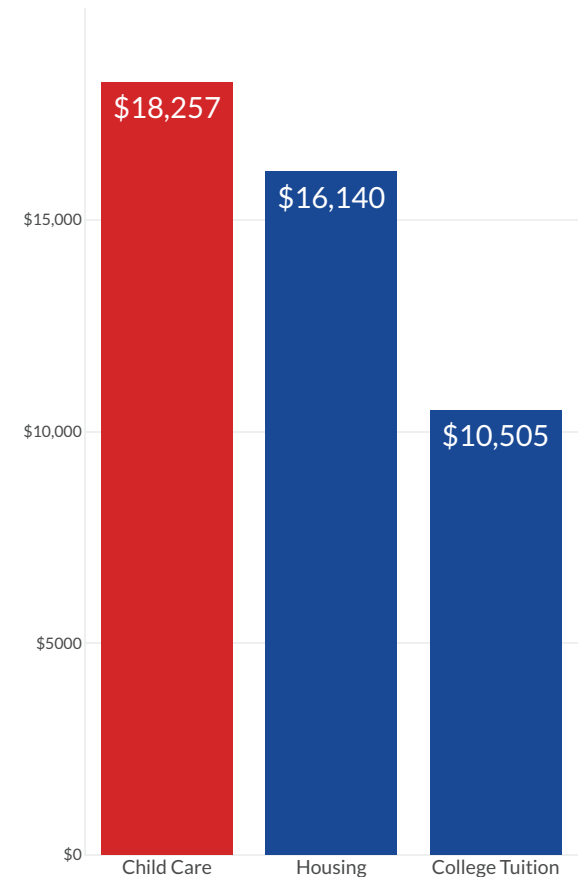

*for a toddler in family child care*

**\$9,727 per year**

*for an infant in center-based child care*

**\$8,933 per year**

*for a toddler in center-based child care*

## Affordability of Child Care for Families

In all states, the price of child care in most settings, for most age groups, remains higher than what is considered affordable.

In Arkansas:

- The median income for a married couple is **\$102,488**, which means center-based child care for an infant would use **9%** of family income.
- The median income for a single parent family is **\$32,837**, which means center-based child care for an infant would use **30%** of family income.

**9%**  
*of median income for a married couple family*

**30%**  
*of median income for a single parent family*

## Child Care vs. Household Expenses

When compared to other household expenses, child care often has the highest price.

Annual child care price for 2 children (an infant and 4 year old) in a center