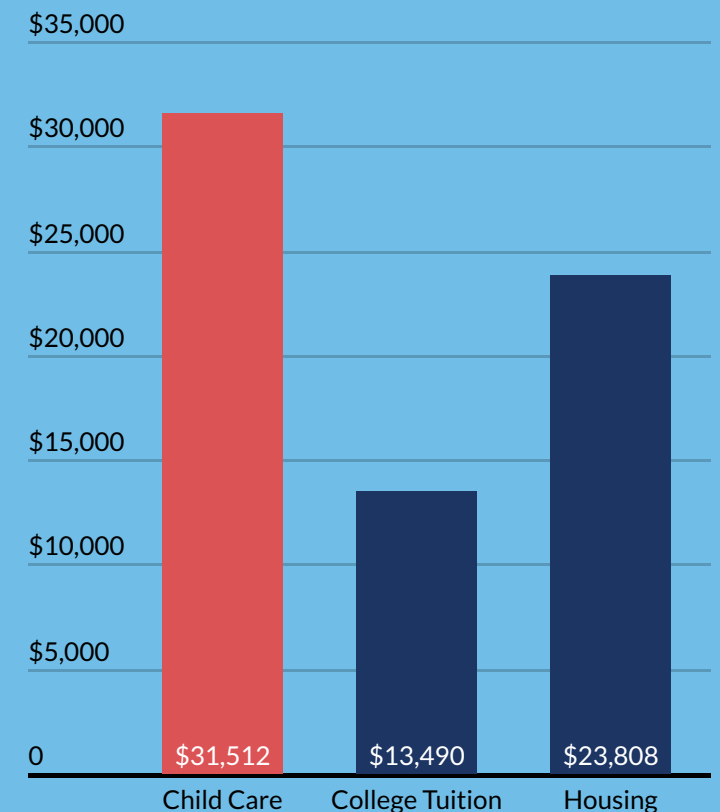

## Annual Price of Child Care

The price of child care remains too high for many families.

In Oregon the average price of child care is:

**\$13,000 per year**

For an infant in family child care

**\$11,700 per year**

## Affordability of Child Care for Families

In all states, the price of child care in most settings, for most age groups, remains higher than what is considered affordable.

In Oregon:

- The median income for a married couple is **\$118,947**, which means center-based child care for an infant would use **14.9%** of family income.
- The median income for a single parent family is **\$38,137**, which means center-based child care for an infant would use **46.4%** of family income.

<7%

RECOMMENDED BY DEPT OF HEALTH AND HUMAN SERVICES

14.9%

OF MEDIAN INCOME FOR A MARRIED COUPLE FAMILY

46.4%

OF MEDIAN INCOME FOR A SINGLE PARENT FAMILY

## Child Care vs. Household Expenses

When compared to other household expenses, child care often has the highest price.

Annual child care price for 2 children (an infant and 4 year old) in a center