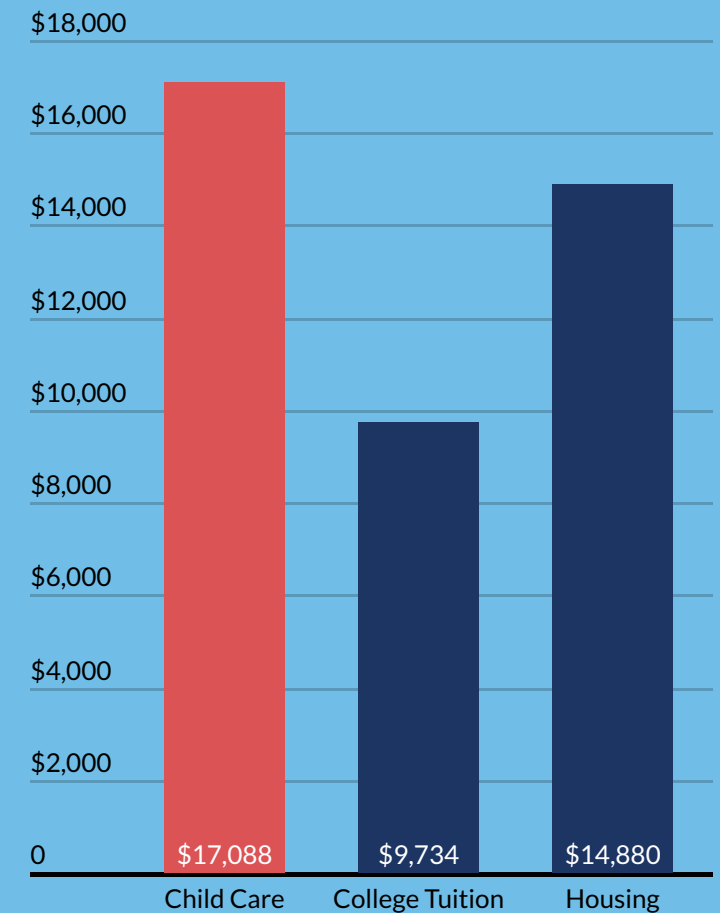

\$8,869 per year

For an infant in center-based child care

\$8,099 per year

For a toddler in center-based child care

Affordability of Child Care for Families

In all states, the price of child care in most settings, for most age groups, remains higher than what is considered affordable.

In Arkansas:

- The median income for a married couple is **\$94,334**, which means center-based child care for an infant would use **9.4%** of family income.
- The median income for a single parent family is **\$29,541**, which means center-based child care for an infant would use **30%** of family income.

<7%

RECOMMENDED BY DEPT OF HEALTH AND HUMAN SERVICES

9.4%

OF MEDIAN INCOME FOR A MARRIED COUPLE FAMILY

30%

OF MEDIAN INCOME FOR A SINGLE PARENT FAMILY

Child Care vs. Household Expenses

When compared to other household expenses, child care often has the highest price.

Annual child care price for 2 children (an infant and 4 year old) in a center