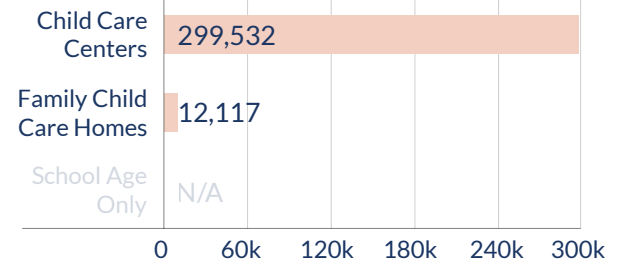

Child Care Spaces

Licensed Child Care

492,101	13,973	N/A
Licensed Child Care Center Spaces	Licensed Family Child Care Spaces	School Age Only Spaces

Licensed Child Care Programs

Licensed Child Care Centers

Licensed Family Child Care Homes

School Age Only Programs

2023 N/A

National Accredited Child Care

240	N/A
Accredited Child Care Centers	Accredited Family Child Care

Requests for Child Care Referrals **11,601**

Statewide QRIS System

Total Programs Participating in QRIS

Capacity of QRIS-Participating Programs

Programs at Highest QRIS Level

■ Total Programs at Highest QRIS Level
■ Capacity of Highest-Level QRIS