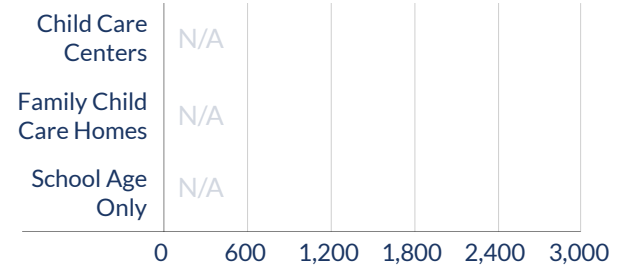

Child Care Spaces

Licensed Child Care

29,381	1,488	7,718
Licensed Child Care Center Spaces	Licensed Family Child Care Spaces	School Age Only Spaces

Licensed Child Care Programs

Licensed Child Care Centers

Licensed Family Child Care Homes

School Age Only Programs

National Accredited Child Care

140	4
Accredited Child Care Centers	Accredited Family Child Care

Requests for Child Care Referrals **39,028**

Statewide QRIS System **N/A**

Total Programs Participating in QRIS

Capacity of QRIS-Participating Programs

Programs at Highest QRIS Level

■ Total Programs at Highest QRIS Level
■ Capacity of Highest-Level QRIS