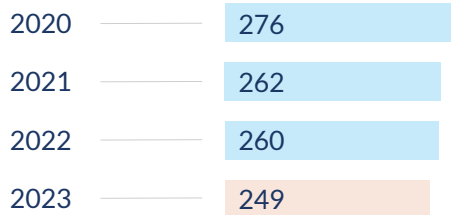

Licensed Family Child Care Homes