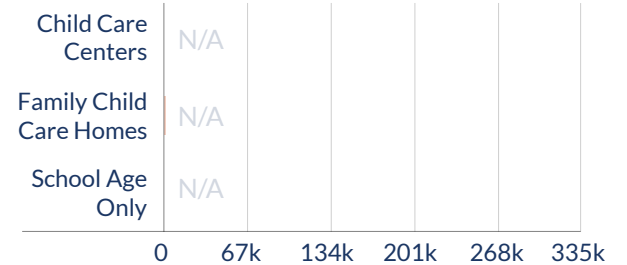

Child Care Spaces

Licensed Child Care

29,381	1,488	7,718
Licensed Child Care Center Spaces	Licensed Family Child Care Spaces	School Age Only Spaces

Licensed Child Care Programs

Licensed Child Care Centers

Licensed Family Child Care Homes

School Age Only Programs

National Accredited Child Care

140	4
Accredited Child Care Centers	Accredited Family Child Care

Requests for Child Care Referrals **39,028**

Statewide QRIS System **N/A**

Total Programs Participating in QRIS

Capacity of QRIS-Participating Programs

Programs at Highest QRIS Level

■ Total Programs at Highest QRIS Level
■ Capacity of Highest-Level QRIS