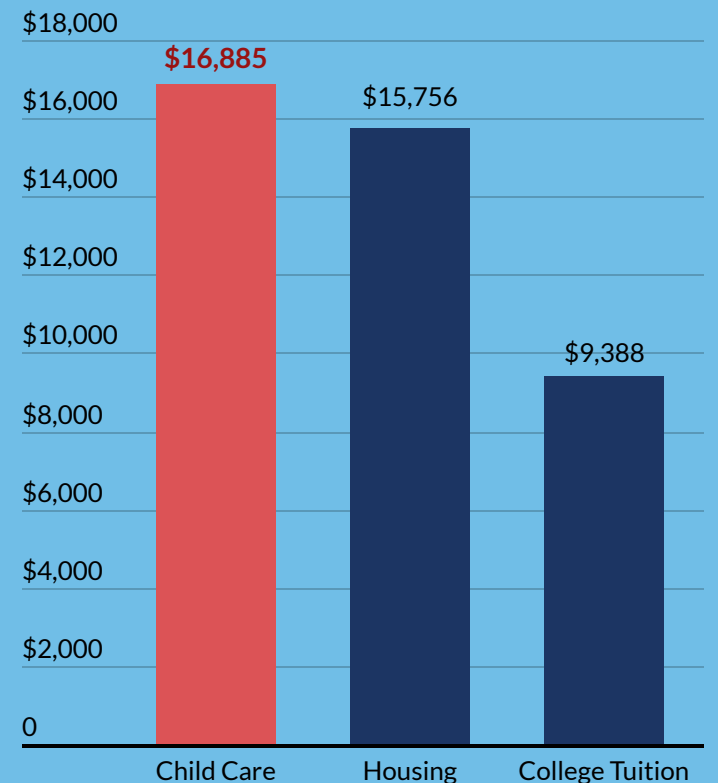

Annual Price of Child Care

The price of child care remains too high for many families.

In Oklahoma the average price of child care is:

\$7,816 per year

For an infant in family child care

\$7,594 per year

For a toddler in family child care

In Oklahoma:

- The median income for a married couple is **\$89,165**, which means center-based child care for an infant would use **10%** of family income.
- The median income for a single parent family is **\$28,134**, which means center-based child care for an infant would use **33%** of family income.

<7%

RECOMMENDED BY DEPT OF HEALTH AND HUMAN SERVICES

10%

OF MEDIAN INCOME FOR A MARRIED COUPLE FAMILY

33%

OF MEDIAN INCOME FOR A SINGLE PARENT FAMILY

Child Care vs. Household Expenses

When compared to other household expenses, child care often has the highest price.

Annual child care price for 2 children (an infant and 4 year old) in a center