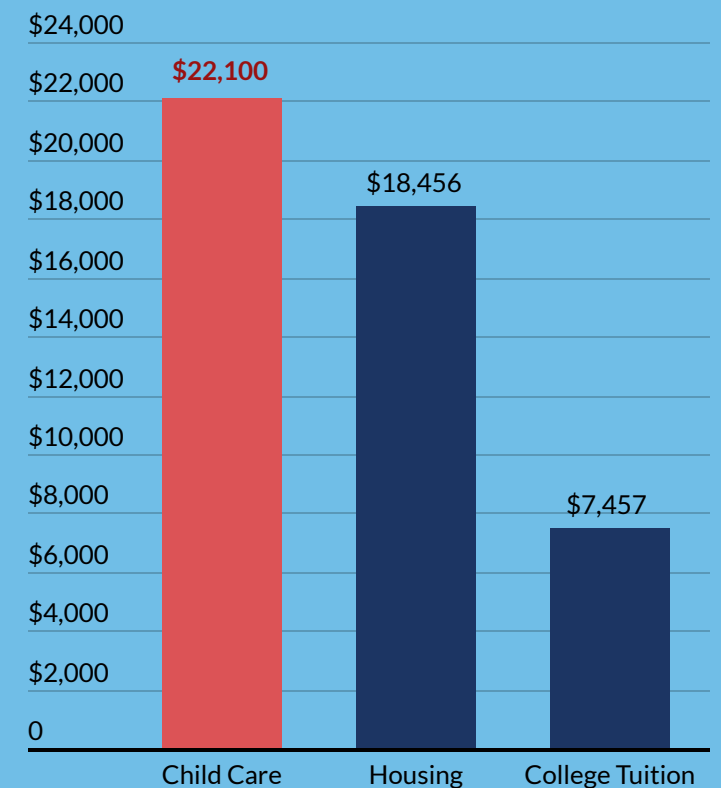

Child Care Affordability in Montana

Annual Price of Child Care

The price of child care remains too high for many families.

In Montana the average price of child care is:

\$9,100 per year

For an infant in family child care

In all states, the price of child care in most settings, for most age groups, remains higher than what is considered affordable.

In Montana:

- The median income for a married couple is \$98,074, which means center-based child care for an infant would use **12%** of family income.
- The median income for a single parent family is \$29,705, which means center-based child care for an infant would use **39%** of family income.

<7%

RECOMMENDED BY DEPT OF HEALTH AND HUMAN SERVICES

12%

OF MEDIAN INCOME FOR A MARRIED COUPLE FAMILY

39%

OF MEDIAN INCOME FOR A SINGLE PARENT FAMILY

Child Care vs. Household Expenses

When compared to other household expenses, child care often has the highest price.

Annual child care price for 2 children (an infant and 4 year old) in a center