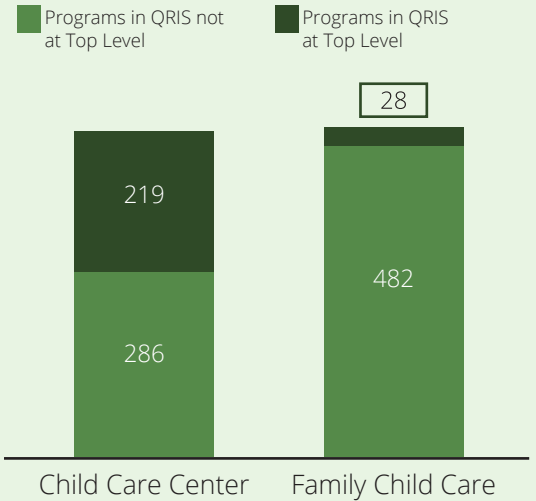

Quality Rating and Improvement System