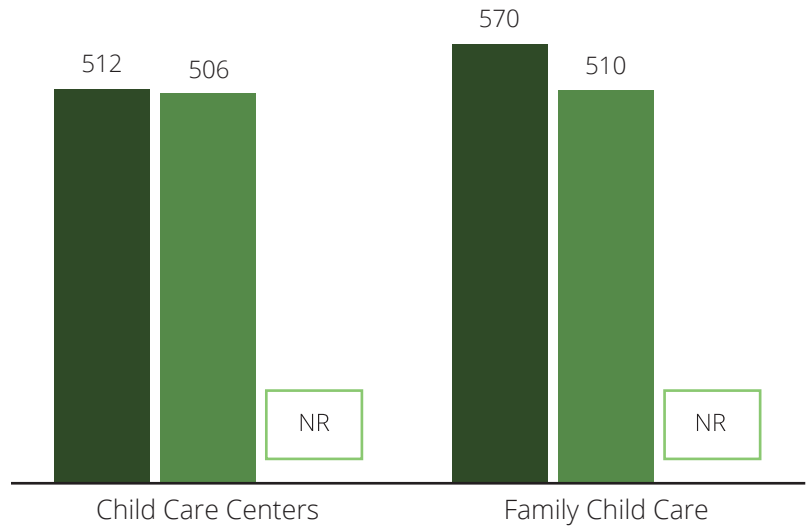

2020 State Fact Sheet

VERMONT

Children in Vermont

Children under six
36,241

Children with all parents in the workforce
24,833

Children at or near poverty level
11,369

Child Care Spaces

2018 2019 As of July 2020

Child Care Center Spaces
17,884
17,909
NR

Family Child Care Spaces
5,742
5,100
NR

Child Care Programs

2018 2019 As of July 2020

Child Care Affordability

Child Care Affordability Cont'd

CCR&R Services

Child Care Quality