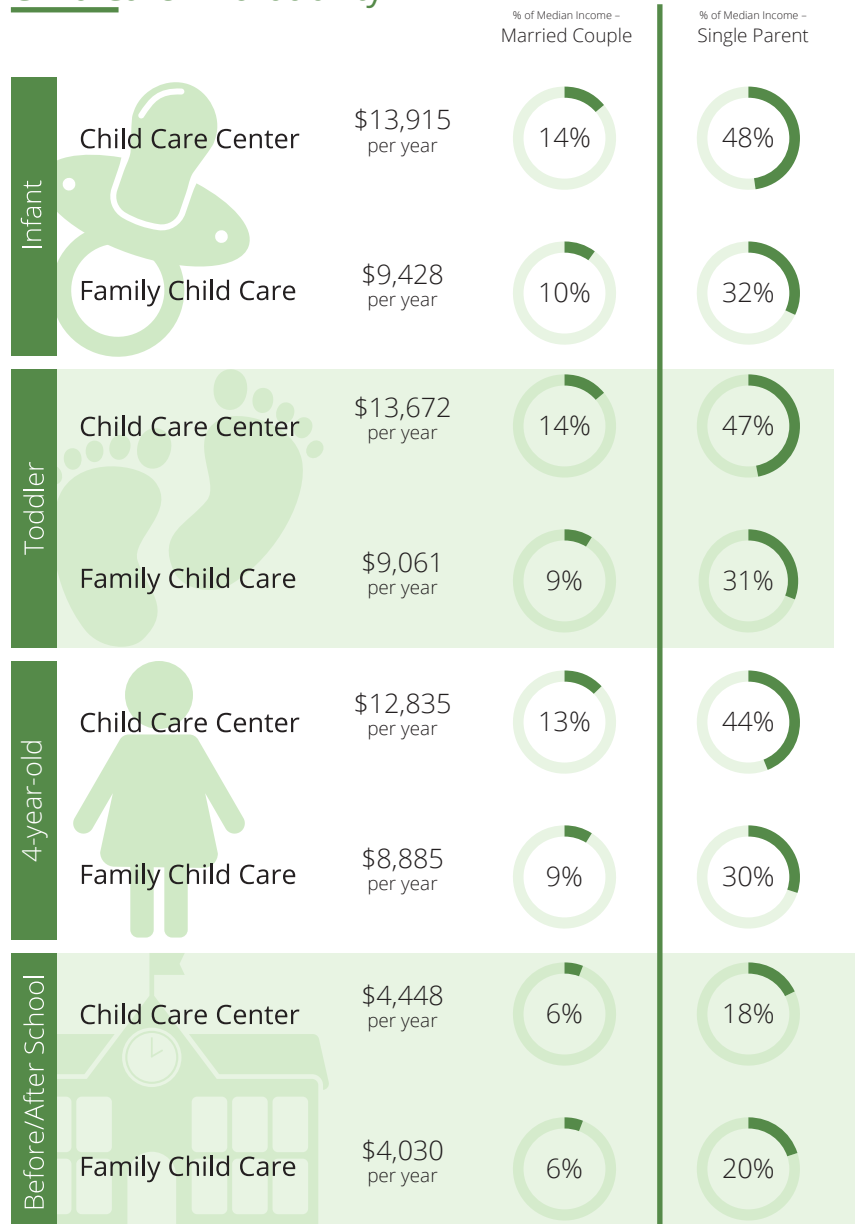

2020 State Fact Sheet

VERMONT

Children in Vermont

Children under six
36,241

Children with all parents in the workforce
24,833

Children at or near poverty level
11,369

Child Care Spaces

2018 2019 As of July 2020

Child Care Center Spaces
17,884
17,909
NR

Family Child Care Spaces
5,742
5,100
NR

Child Care Programs

2018 2019 As of July 2020

Child Care Affordability

Child Care Affordability Cont'd

CCR&R Services

Child Care Quality