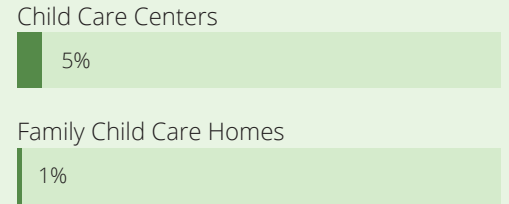

CCR&R Services

Child Care Quality

% of Nationally Accredited Programs