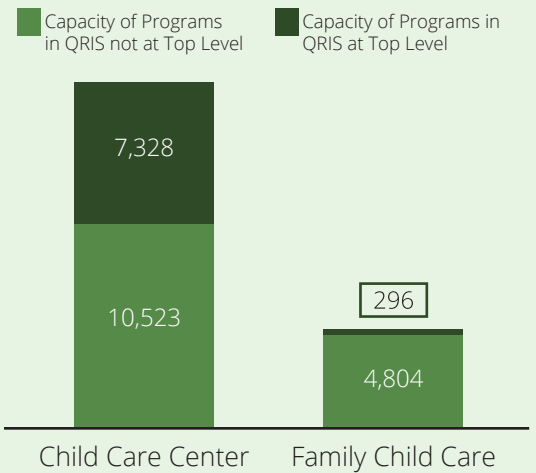

Quality Rating and Improvement System