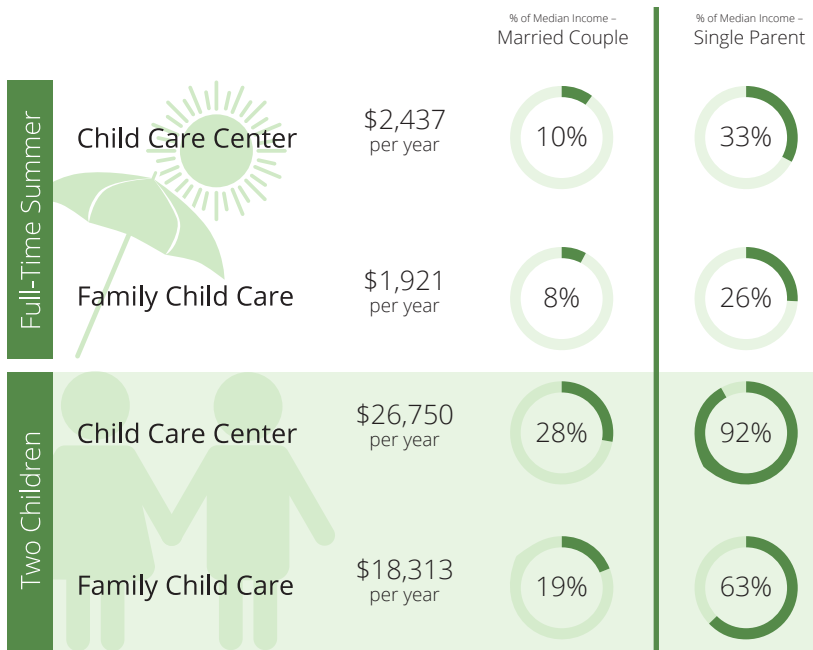

2020 State Fact Sheet

VERMONT

Children in Vermont

Children under six
36,241

Children with all parents in the workforce
24,833

Children at or near poverty level
11,369

Child Care Spaces

2018 2019 As of July 2020

Child Care Center Spaces
17,884
17,909
NR

Family Child Care Spaces
5,742
5,100
NR

Child Care Programs

2018 2019 As of July 2020

Child Care Affordability

Child Care Affordability Cont'd

CCR&R Services

Child Care Quality