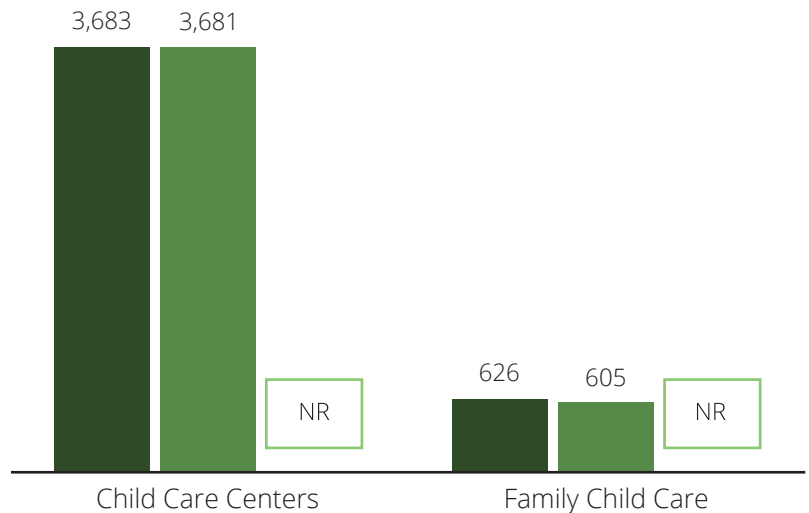

## Children in Tennessee

Children under six  
482,054

Children with all parents in the workforce  
296,309

Children at or near poverty level  
236,704

## Child Care Spaces

2018 2019 As of July 2020

Child Care Center Spaces  
305,915  
309,698  
NR

Family Child Care Spaces  
6,147  
5,908  
NR

## Child Care Programs

2018 2019 As of July 2020

## Child Care Affordability