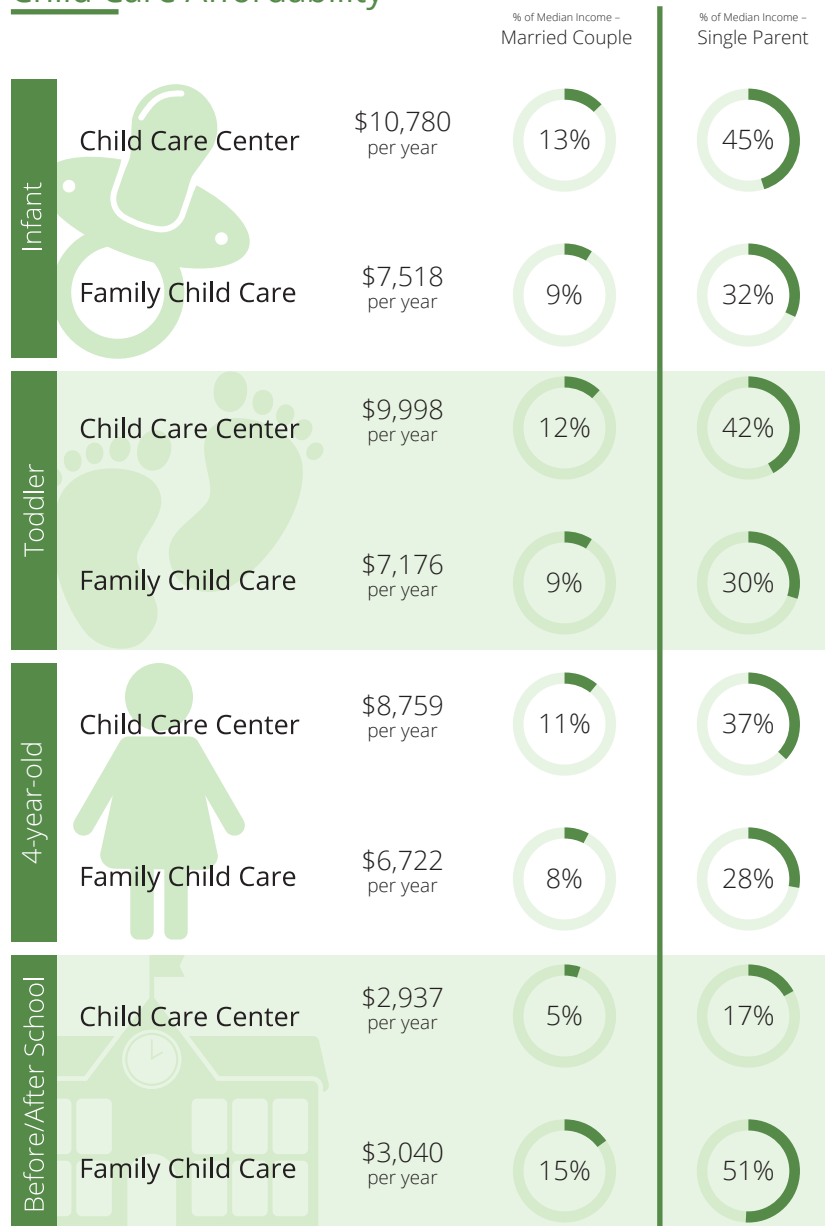

## Children in Tennessee

Children under six  
482,054

Children with all parents in the workforce  
296,309

Children at or near poverty level  
236,704

## Child Care Spaces

2018 2019 As of July 2020

Child Care Center Spaces  
305,915  
309,698  
NR

Family Child Care Spaces  
6,147  
5,908  
NR

## Child Care Programs

2018 2019 As of July 2020

## Child Care Affordability