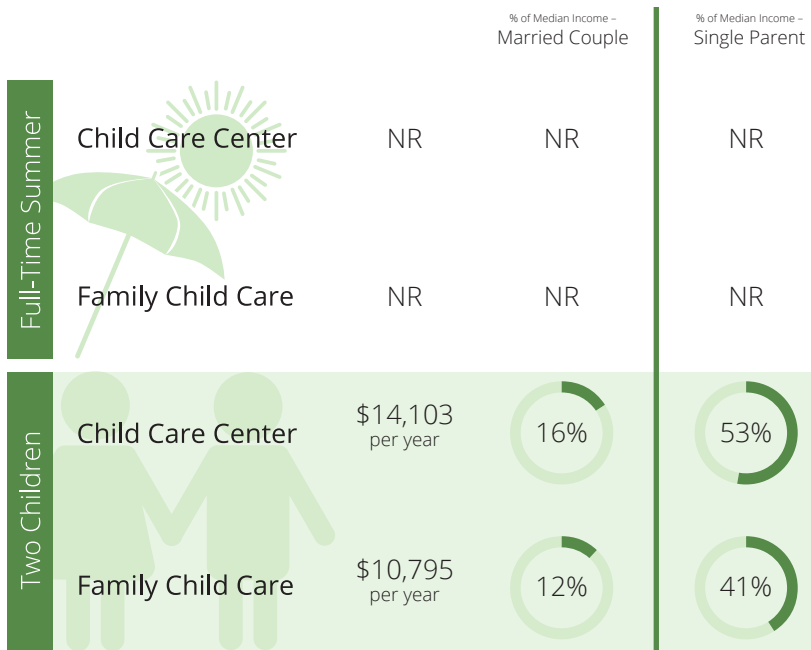

2020 State Fact Sheet SOUTH DAKOTA

Children in South Dakota

Children under six

72,836

Children with all parents in the workforce

51,362

Children at or near poverty level

29,783

5,088

4,808

Child Care Programs

2018 2019 As of July 2020

Child Care Affordability

Age Group	Program	Cost per year	% of Median Income	
			Married Couple	Single Parent
Infant	Child Care Center	\$7,426	8%	28%
	Family Child Care	\$5,491	6%	21%
Toddler	Child Care Center	\$7,426	8%	28%
	Family Child Care	\$5,491	6%	21%
4-year-old	Child Care Center	\$6,677	7%	25%
	Family Child Care	\$5,304	6%	20%
Before/After School	Child Care Center	NR	NR	NR
	Family Child Care	NR	NR	NR

Child Care Affordability Cont'd

Child Care Quality

% of Nationally Accredited Programs

Child Care Centers

1%

Family Child Care Homes

0%

Quality Rating and Improvement System

NR

CCR&R Services

834
referrals received

■ Requests for Center-based Care
 ■ Requests for Family Child Care
 ■ Not Specified

Contacts

www.helplinecenter.org

childcareaware.org