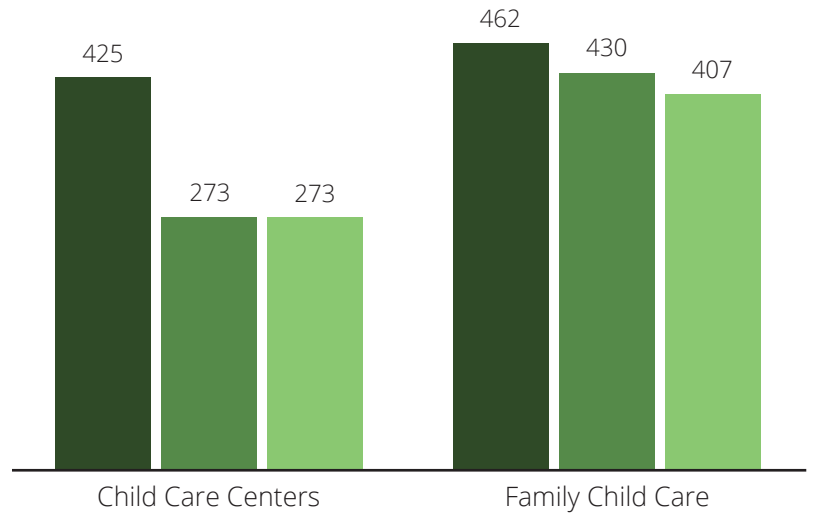

2020 State Fact Sheet SOUTH DAKOTA

Children in South Dakota

Children under six

72,836

Children with all parents in the workforce

51,362

Children at or near poverty level

29,783

Child Care Spaces

2018 2019 As of July 2020

Child Care Center Spaces

43,021

24,687

24,833

Family Child Care Spaces

5,390

5,088

4,808

Child Care Programs

2018 2019 As of July 2020

Child Care Affordability

Age Group	Program	Cost per year	% of Median Income	
			Married Couple	Single Parent
Infant	Child Care Center	\$7,426	8%	28%
	Family Child Care	\$5,491	6%	21%
Toddler	Child Care Center	\$7,426	8%	28%
	Family Child Care	\$5,491	6%	21%
4-year-old	Child Care Center	\$6,677	7%	25%
	Family Child Care	\$5,304	6%	20%
Before/After School	Child Care Center	NR	NR	NR
	Family Child Care	NR	NR	NR