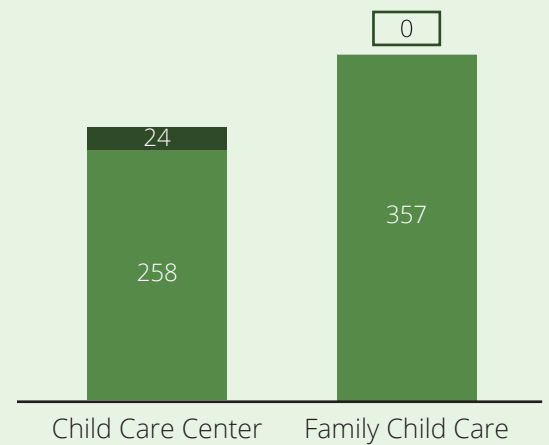

2020 State Fact Sheet RHODE ISLAND

Children in Rhode Island

Children under six
66,636

Children with all parents in the workforce
46,649

Children at or near poverty level
25,194

Child Care Spaces

2018 2019 As of July 2020

2018 2019 As of July 2020

Child Care Affordability

Child Care Affordability Cont'd

CCR&R Services

Child Care Quality

% of Nationally Accredited Programs

Quality Rating and Improvement System

■ Programs in QRIS not at Top Level
 ■ Programs in QRIS at Top Level