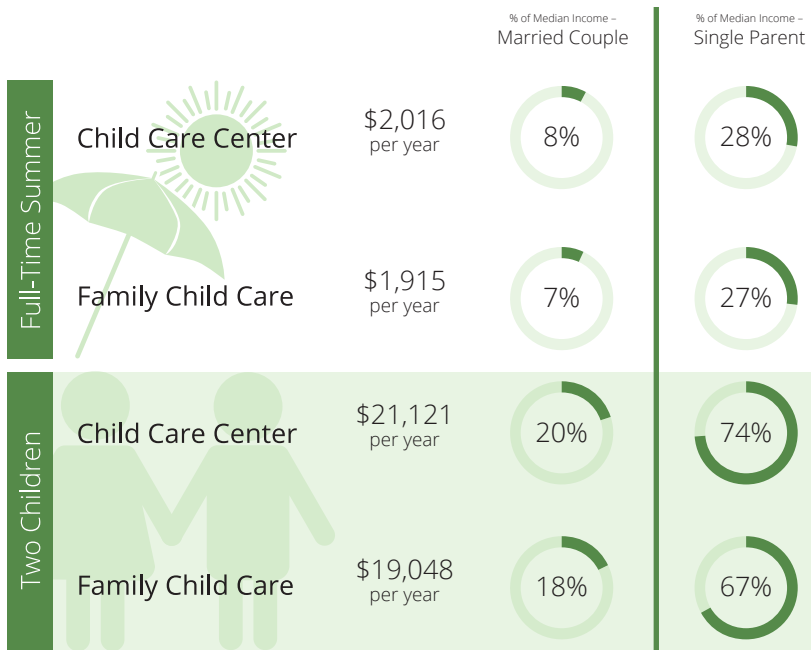

Child Care Affordability Cont'd