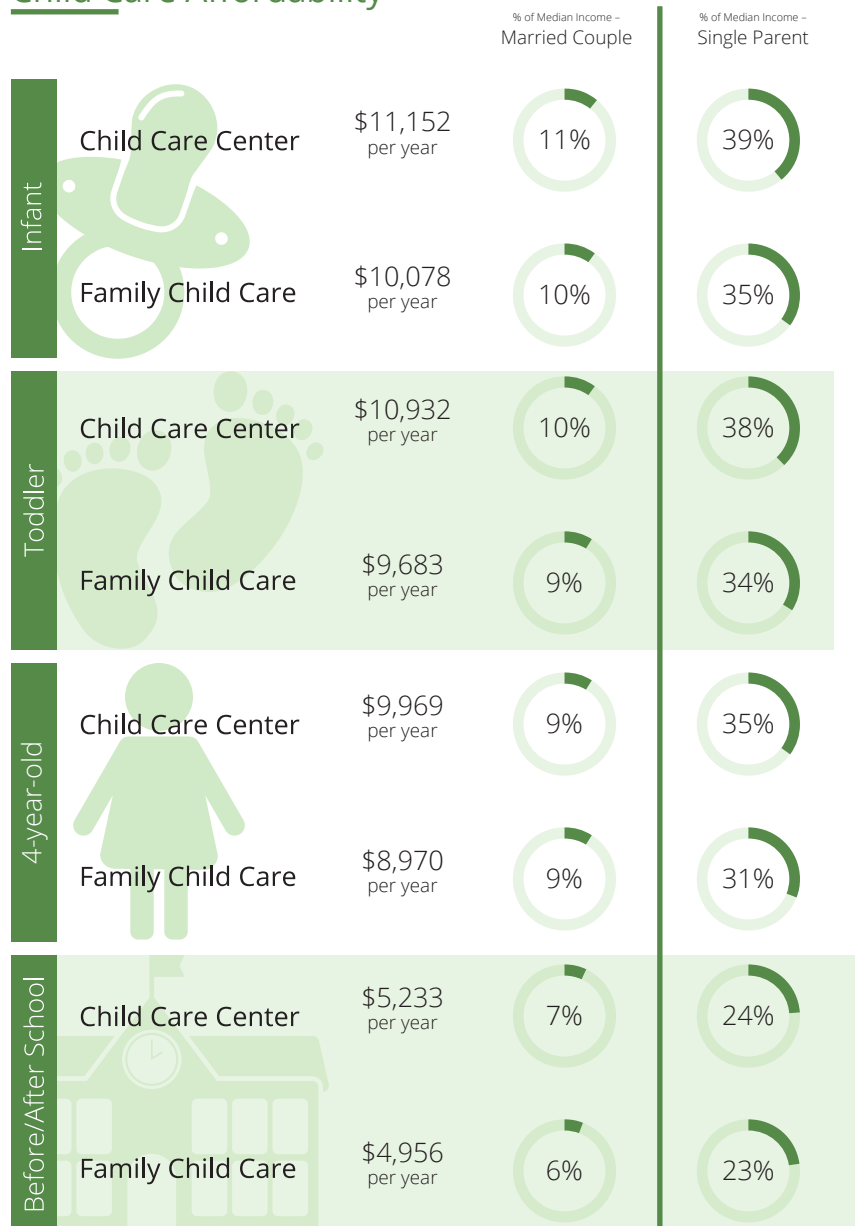

Child Care Affordability