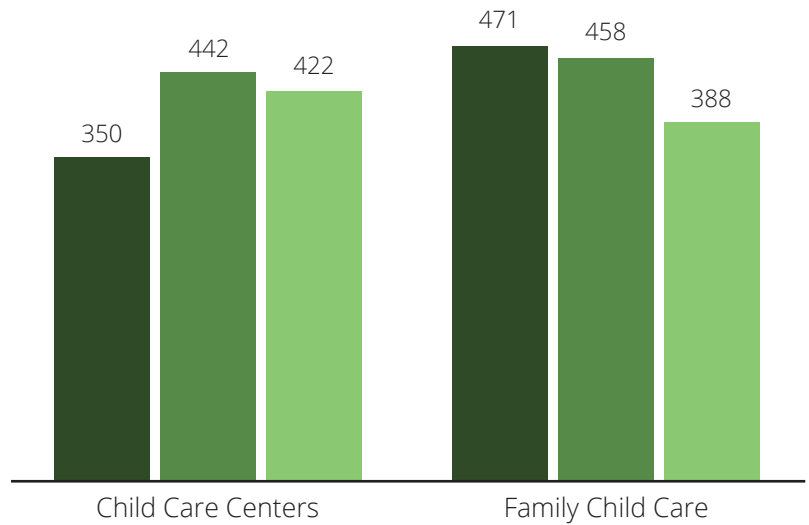

2020 State Fact Sheet RHODE ISLAND

Children in Rhode Island

Children under six
66,636

Children with all parents in the workforce
46,649

Children at or near poverty level
25,194

Child Care Spaces

2018 2019 As of July 2020

Child Care Center Spaces
24,817

NR

NR

Family Child Care Spaces

3,191

NR

NR

Child Care Programs

2018 2019 As of July 2020