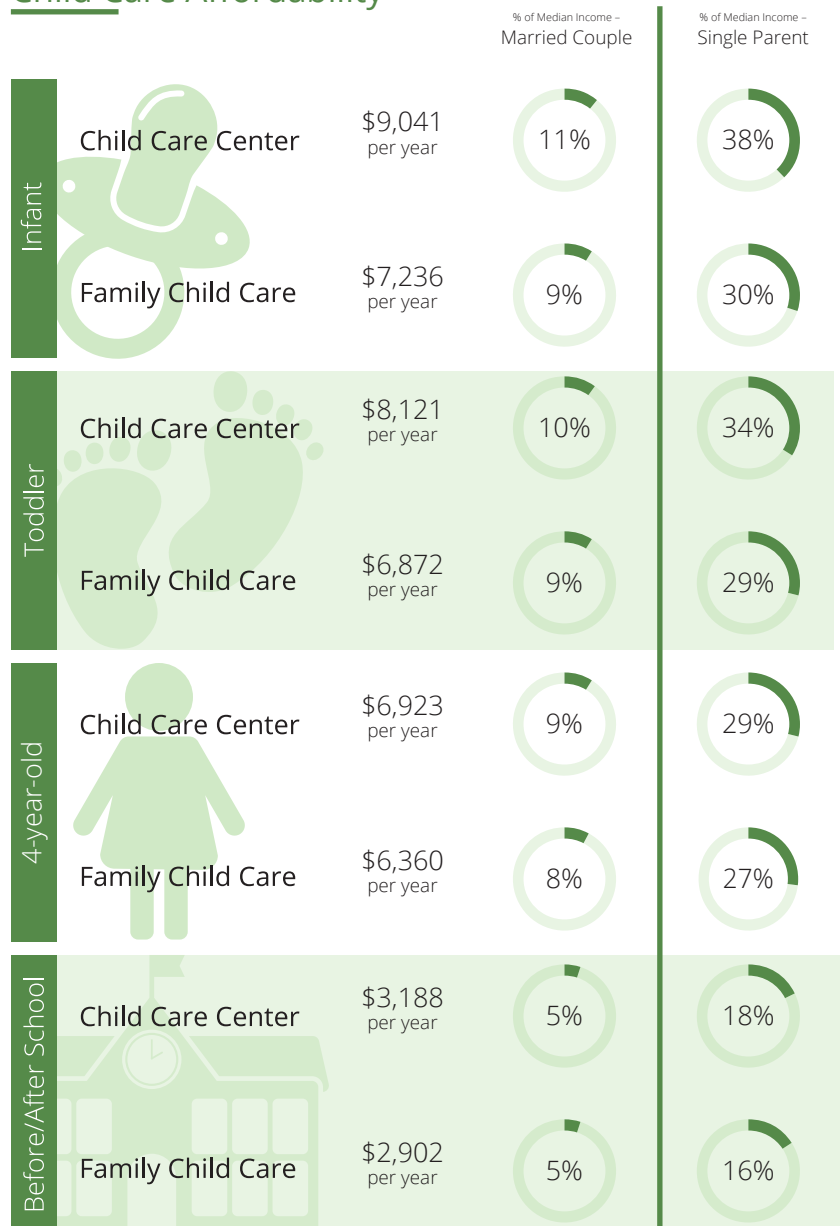

2020 State Fact Sheet OKLAHOMA

Children in Oklahoma

Children under six

316,813

Children with all parents in the workforce

187,748

Children at or near poverty level

153,427

Child Care Spaces

2018 2019 As of July 2020

Child Care Center Spaces

69,183

67,495

57,234

Family Child Care Spaces

14,008

12,993

11,789

Child Care Programs

2018 2019 As of July 2020

Child Care Affordability

childcareaware.org

Child Care Affordability Cont'd

CCR&R Services

4,940
referrals received

Child Care Quality

% of Nationally Accredited Programs

Quality Rating and Improvement System

Contacts

www.oklahomachildcare.org

childcareaware.org