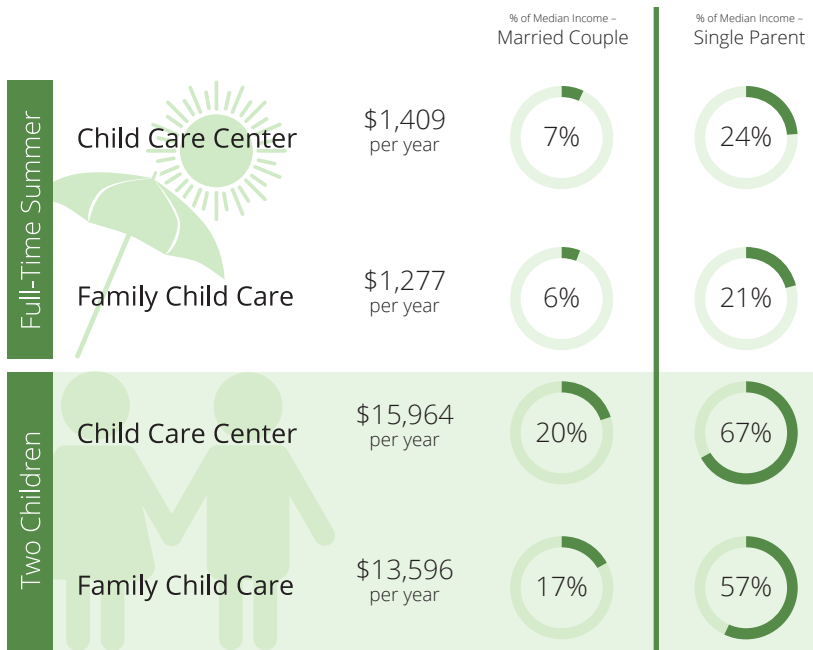

2020 State Fact Sheet OKLAHOMA

Children in Oklahoma

Children under six

316,813

Children with all parents in the workforce

187,748

Children at or near poverty level

153,427

Child Care Spaces

2018 2019 As of July 2020

Child Care Center Spaces

69,183

67,495

57,234

Family Child Care Spaces

14,008

12,993

11,789

Child Care Programs

2018 2019 As of July 2020

Child Care Affordability

childcareaware.org

Child Care Affordability Cont'd

CCR&R Services

4,940
referrals received

Child Care Quality

% of Nationally Accredited Programs

Quality Rating and Improvement System

Contacts

www.oklahomachildcare.org

childcareaware.org