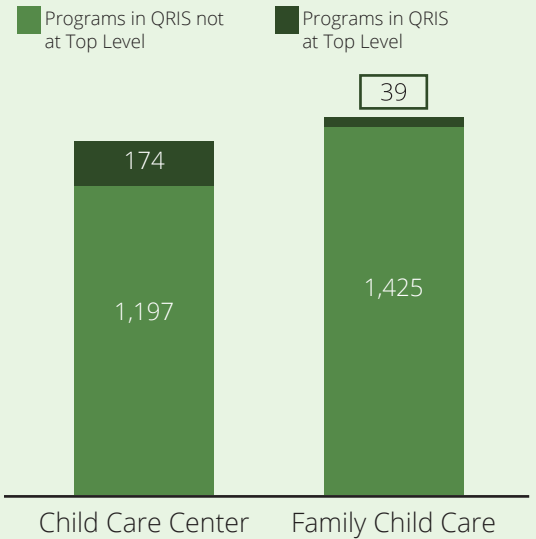

2020 State Fact Sheet OKLAHOMA

Children in Oklahoma

Children under six

316,813

Children with all parents in the workforce

187,748

Children at or near poverty level

153,427

12,993

11,789

Child Care Programs

2018 2019 As of July 2020

Child Care Affordability

childcareaware.org

Child Care Affordability Cont'd

CCR&R Services

4,940
referrals received

Child Care Quality

% of Nationally Accredited Programs

Quality Rating and Improvement System

Contacts

www.oklahomachildcare.org

childcareaware.org