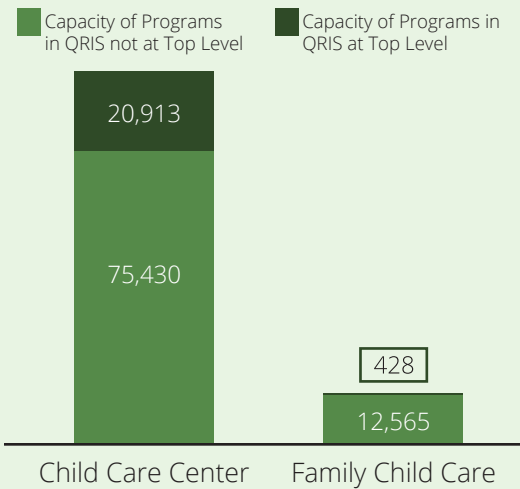

2020 State Fact Sheet OKLAHOMA

Children in Oklahoma

Children under six

316,813

Children with all parents in the workforce

187,748

Children at or near poverty level

153,427

12,993

11,789

Child Care Programs

2018 2019 As of July 2020

Child Care Affordability

childcareaware.org

Child Care Affordability Cont'd

CCR&R Services

4,940
referrals received

Child Care Quality

% of Nationally Accredited Programs

Quality Rating and Improvement System

Contacts

www.oklahomachildcare.org

childcareaware.org