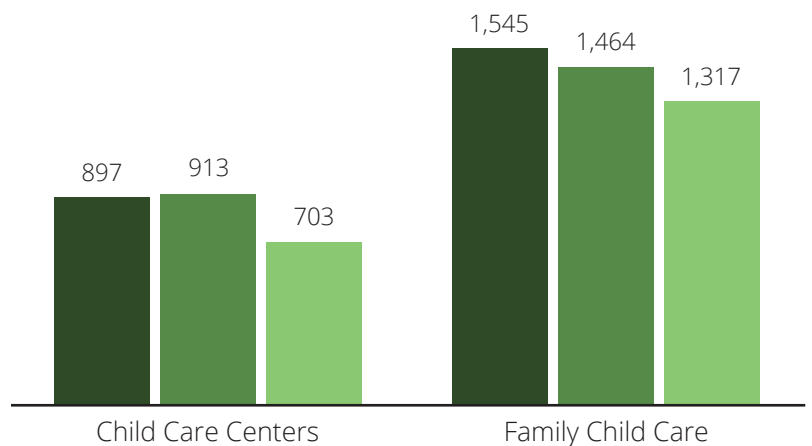

2020 State Fact Sheet OKLAHOMA

Children in Oklahoma

Children under six

316,813

Children with all parents in the workforce

187,748

Children at or near poverty level

153,427

Child Care Spaces

2018 2019 As of July 2020

Child Care Center Spaces

69,183

67,495

57,234

Family Child Care Spaces

14,008

12,993

11,789

Child Care Programs

2018 2019 As of July 2020

Child Care Affordability

childcareaware.org

Child Care Affordability Cont'd

CCR&R Services