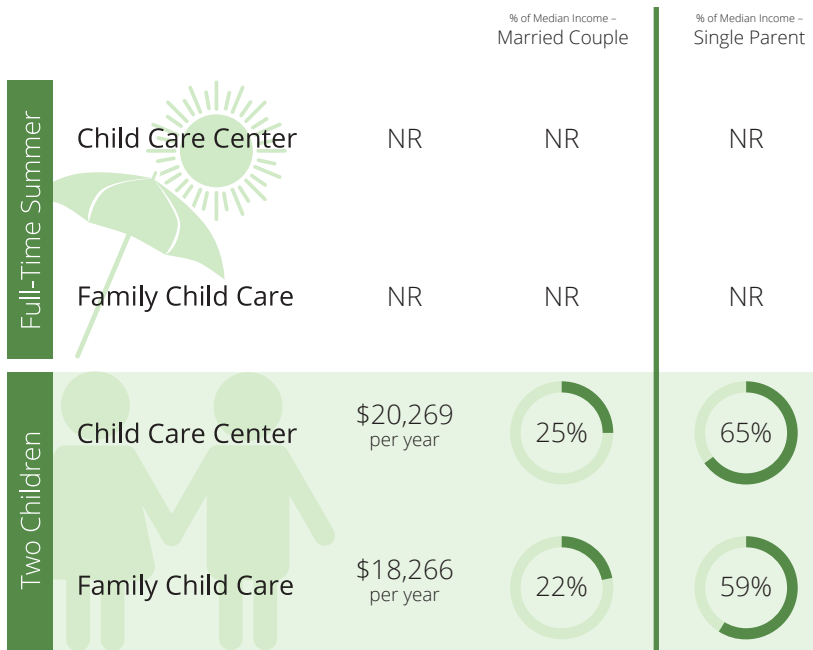

2020 State Fact Sheet NEVADA

Children in Nevada

Children under six

218,427

Children with all parents in the workforce

137,524

Children at or near poverty level

100,244

1,814

1,317

Child Care Programs

2018 2019 As of July 2020

Child Care Affordability

Child Care Affordability Cont'd

CCR&R Services

3,340
referrals received

Requests for Center-based Care Requests for Family Child Care Not Specified

Child Care Quality

% of Nationally Accredited Programs

Quality Rating and Improvement System

Programs in QRIS not at Top Level Programs in QRIS at Top Level