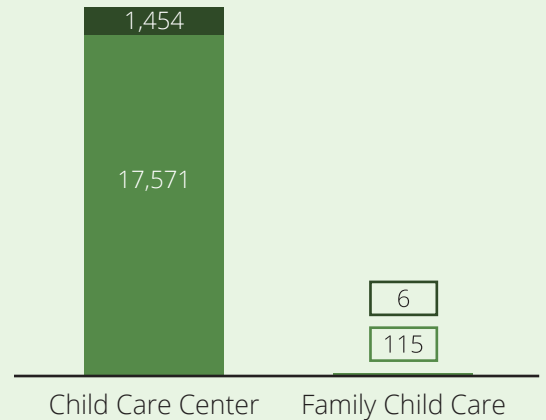

Capacity of Programs in QRIS not at Top Level   Capacity of Programs in QRIS at Top Level