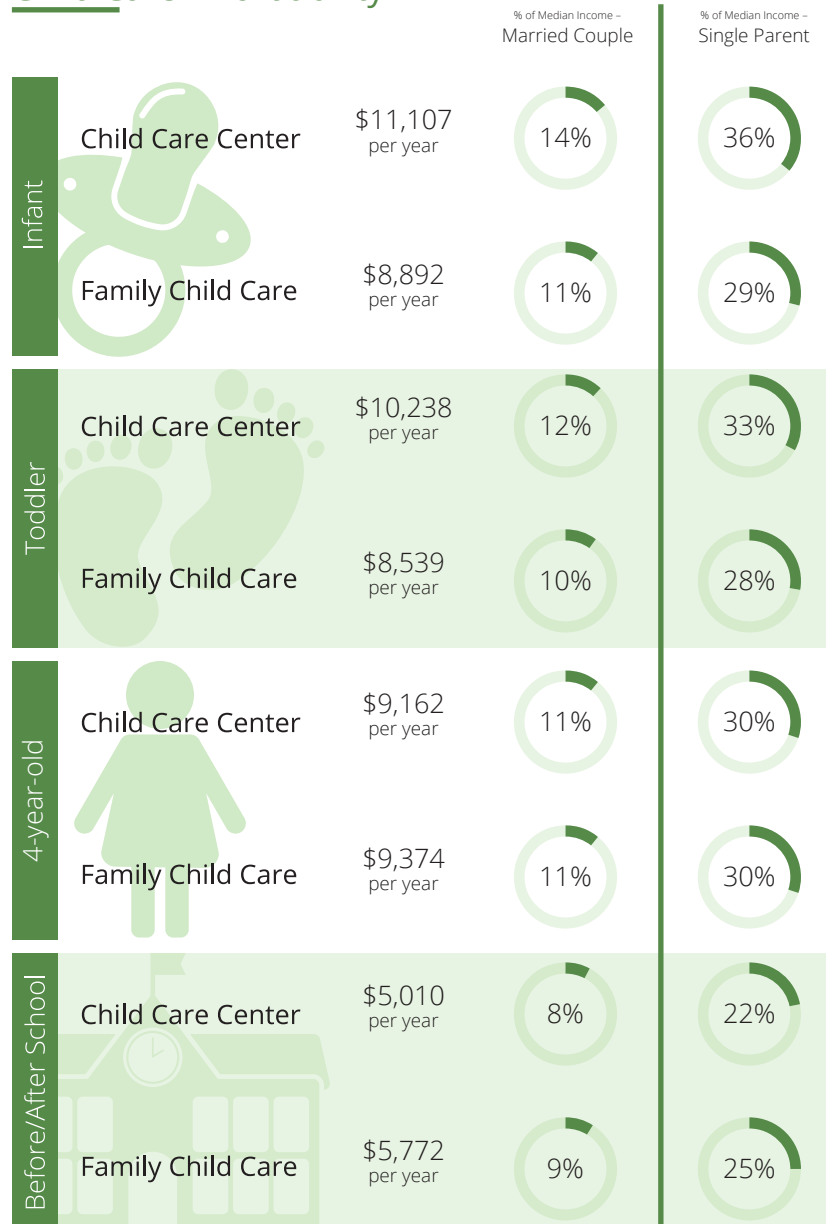

2020 State Fact Sheet NEVADA

Children in Nevada

Children under six

218,427

Children with all parents in the workforce

137,524

Children at or near poverty level

100,244

Child Care Spaces

2018 2019 As of July 2020

Child Care Center Spaces

40,561

45,984

29,302

Family Child Care Spaces

1,692

1,814

1,317

Child Care Programs

2018 2019 As of July 2020

Child Care Affordability

Child Care Affordability Cont'd

CCR&R Services

3,340
referrals received

Requests for Center-based Care Requests for Family Child Care Not Specified

Child Care Quality

% of Nationally Accredited Programs

Quality Rating and Improvement System

Programs in QRIS not at Top Level Programs in QRIS at Top Level