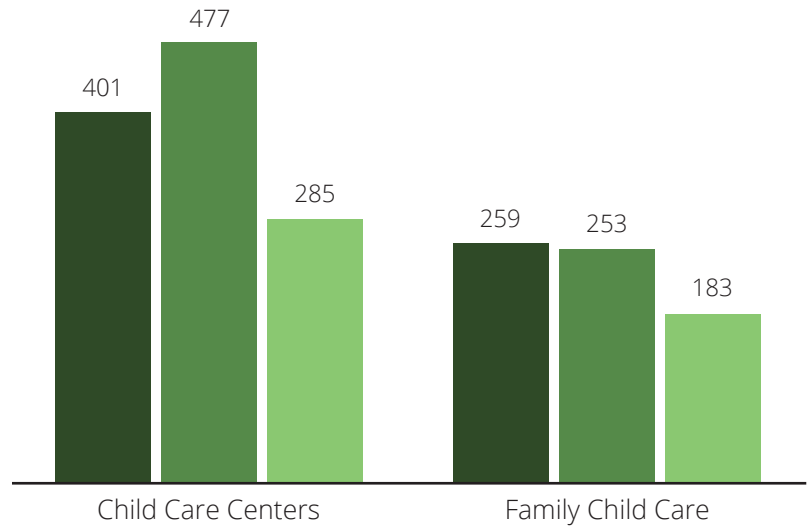

2020 State Fact Sheet NEVADA

Children in Nevada

Children under six

218,427

Children with all parents in the workforce

137,524

Children at or near poverty level

100,244

Child Care Spaces

2018 2019 As of July 2020

Child Care Center Spaces

40,561

45,984

29,302

Family Child Care Spaces

1,692

1,814

1,317

Child Care Programs

2018 2019 As of July 2020

Child Care Affordability

Child Care Affordability Cont'd

CCR&R Services

3,340
referrals received