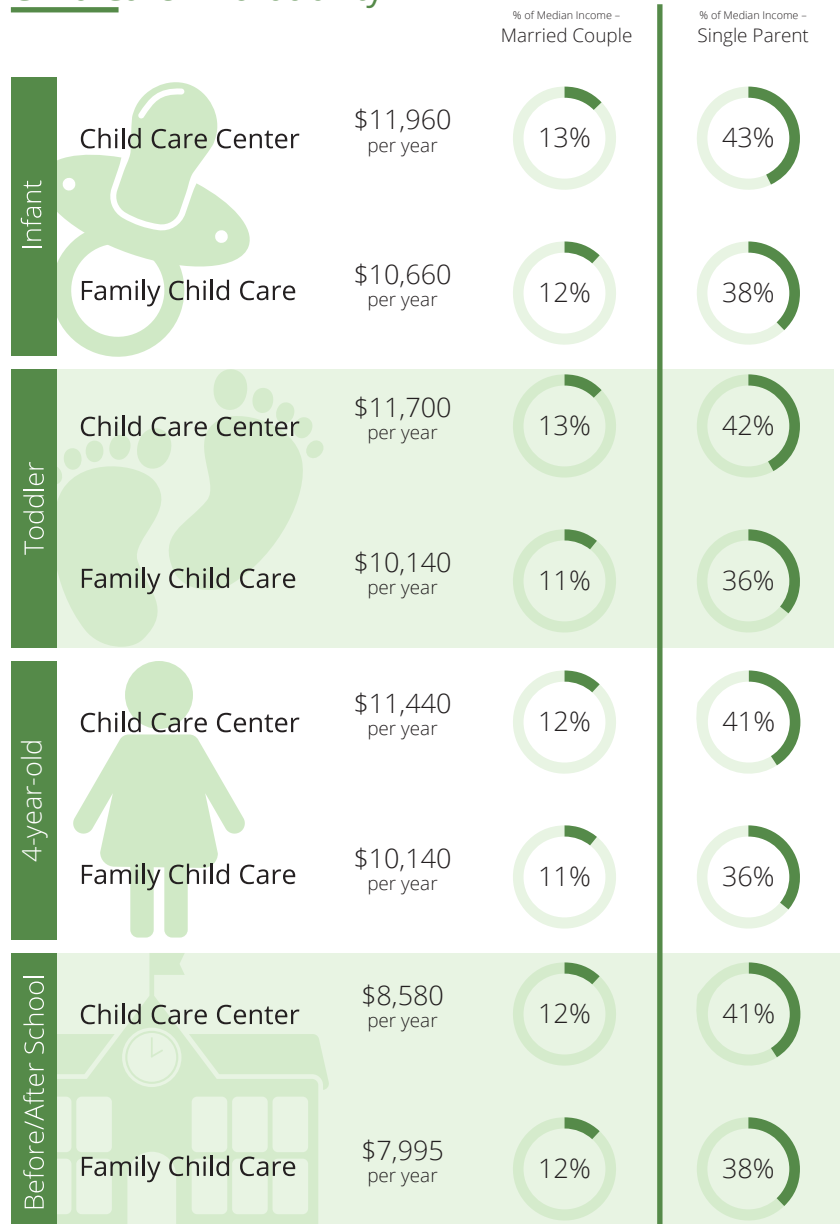

## Children in Nebraska

Children under six

156,534

Children with all parents in the workforce

112,410

Children at or near poverty level

60,040

## Child Care Programs

2018 2019 As of July 2020

## Child Care Affordability

## CCR&R Services

**52**  
referrals received

■ Requests for Center-based Care
 ■ Requests for Family Child Care
 ■ Not Specified