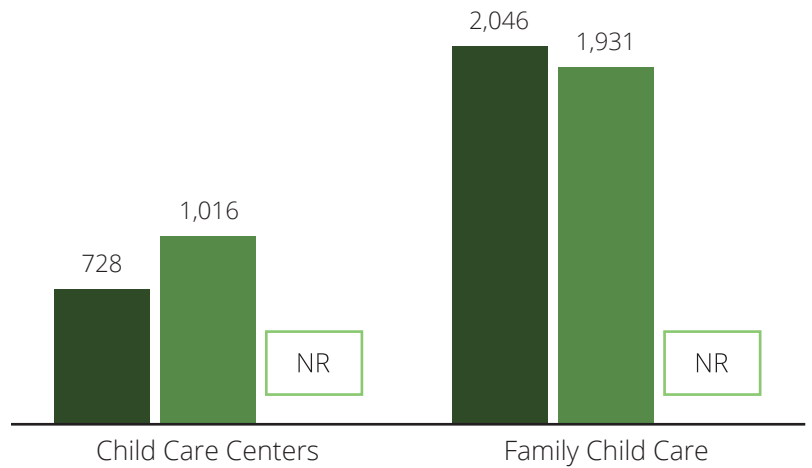

2020 State Fact Sheet NEBRASKA

Children in Nebraska

Children under six

156,534

Children with all parents in the workforce

112,410

Children at or near poverty level

60,040

Child Care Spaces

2018 2019 As of July 2020

Child Care Center Spaces

63,217

100,072

NR

Family Child Care Spaces

22,437

20,182

NR

Child Care Programs

2018 2019 As of July 2020