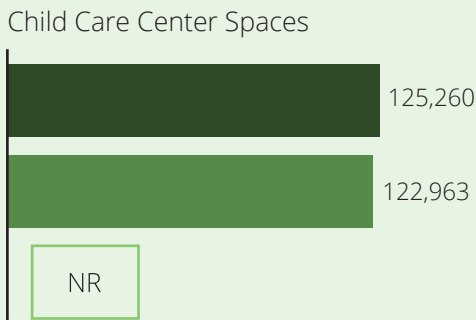

## Children in Mississippi

Children under six  
225,096

Children with all parents in the workforce  
148,391

Children at or near poverty level  
121,532

## Child Care Spaces

2018 2019 As of July 2020

## Family Child Care Spaces