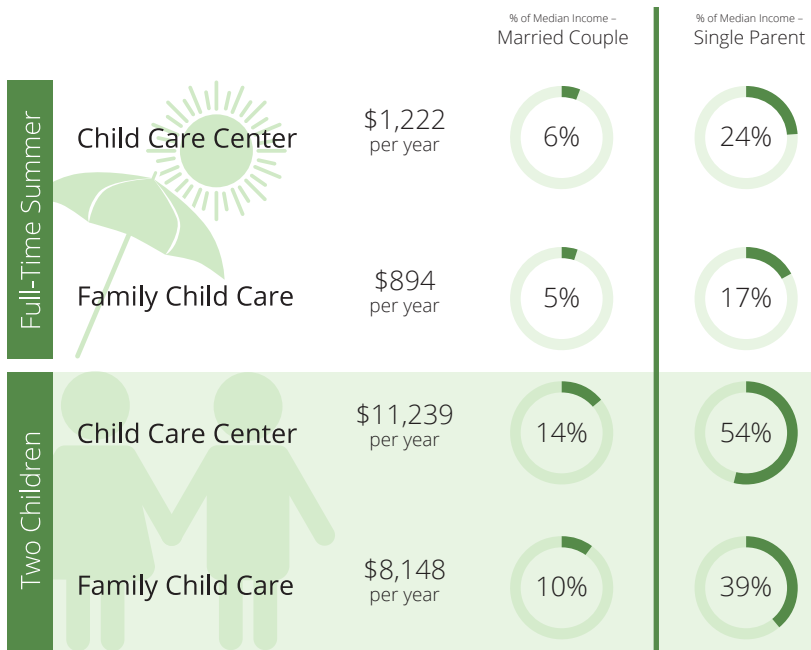

Child Care Affordability Cont'd