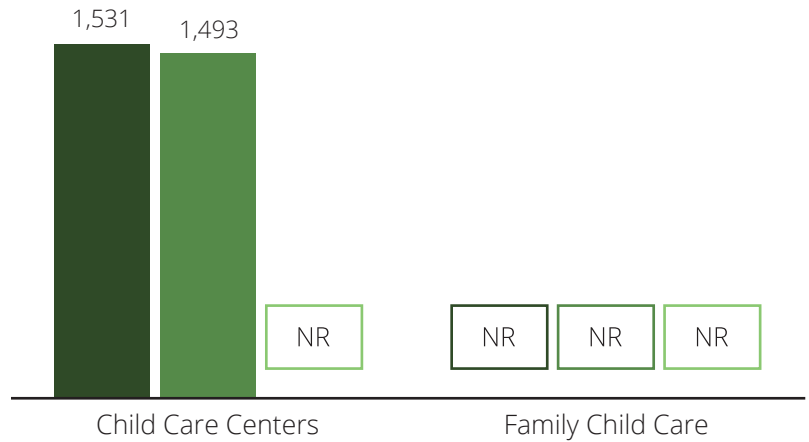

## Children in Mississippi

Children under six  
225,096

Children with all parents in the workforce  
148,391

Children at or near poverty level  
121,532

## Child Care Spaces

2018 2019 As of July 2020

## Family Child Care Spaces

## Child Care Programs

2018 2019 As of July 2020