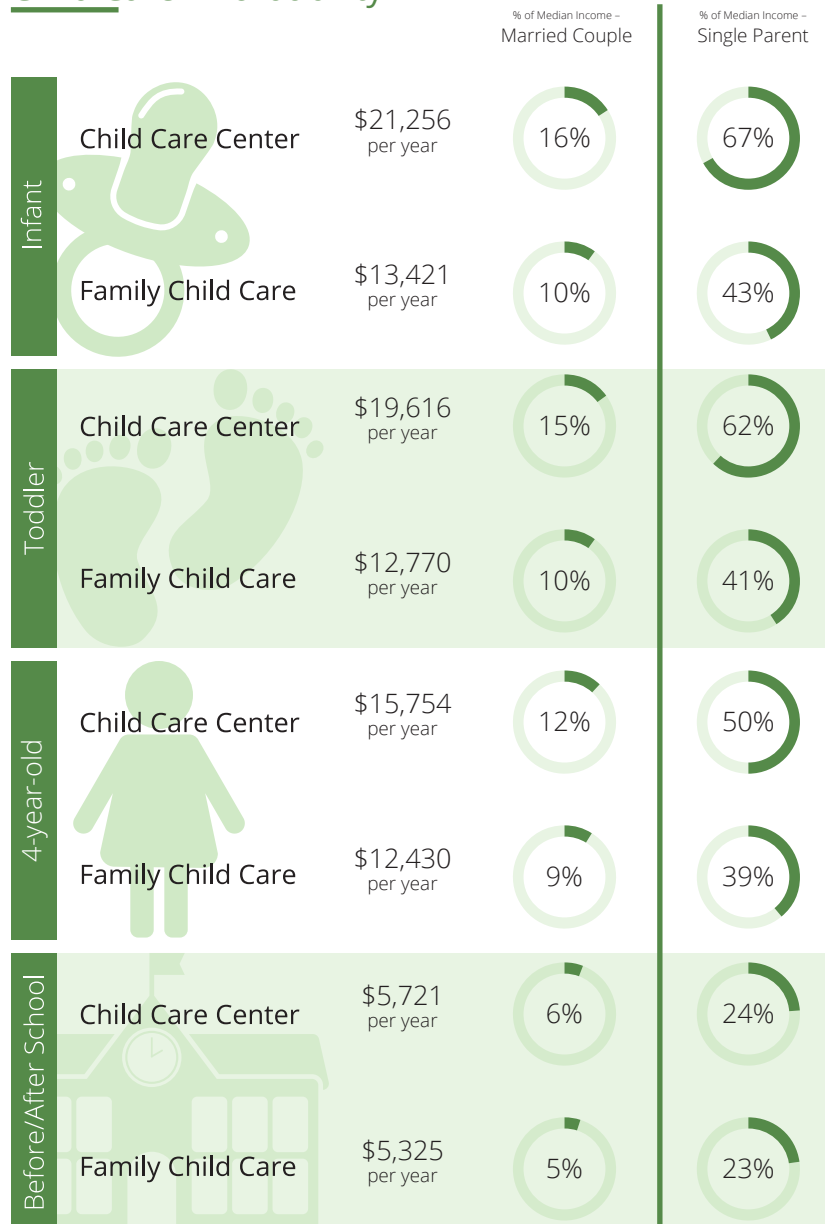

2020 State Fact Sheet MASSACHUSETTS

Children in Massachusetts

Children under six

434,129

Children with all parents in the workforce

305,789

Children at or near poverty level

123,897

41,039

NR

Child Care Programs

2018 2019 As of July 2020

Child Care Affordability

Child Care Affordability Cont'd

CCR&R Services

10,463
referrals received