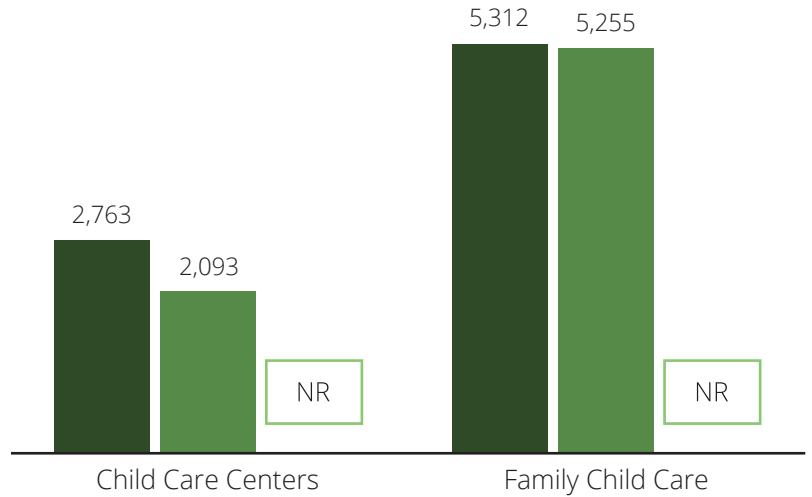

2020 State Fact Sheet MASSACHUSETTS

Children in Massachusetts

Children under six

434,129

Children with all parents in the workforce

305,789

Children at or near poverty level

123,897

Child Care Spaces

2018 2019 As of July 2020

Child Care Center Spaces

175,669

139,180

NR

Family Child Care Spaces

40,374

41,039

NR

Child Care Programs

2018 2019 As of July 2020

Child Care Affordability

Child Care Affordability Cont'd

CCR&R Services

10,463
referrals received