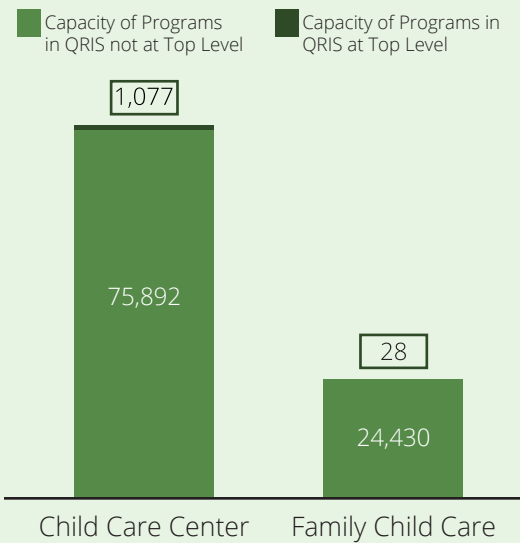

Child Care Quality

% of Nationally Accredited Programs

Quality Rating and Improvement System