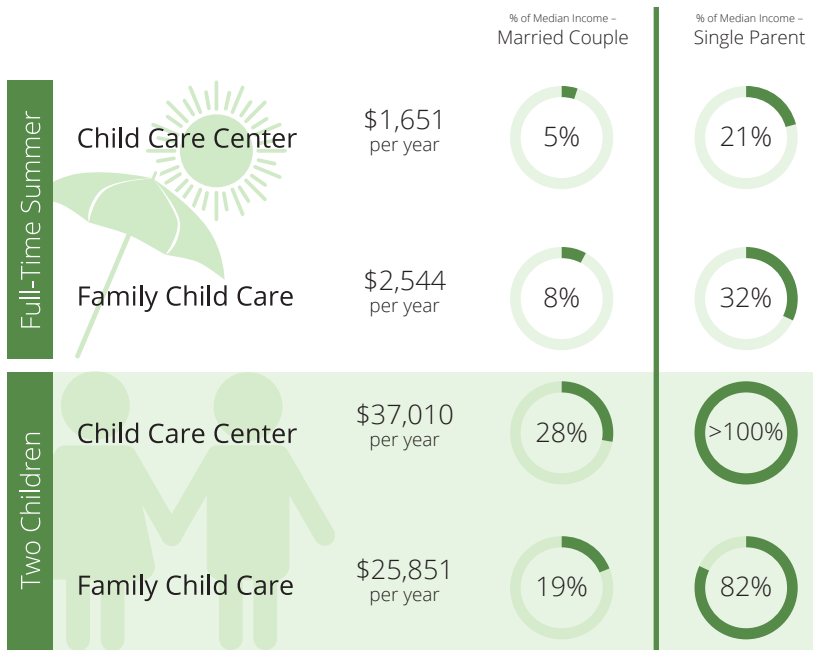

2020 State Fact Sheet MASSACHUSETTS

Children in Massachusetts

Children under six

434,129

Children with all parents in the workforce

305,789

Children at or near poverty level

123,897

41,039

NR

Child Care Programs

2018 2019 As of July 2020

Child Care Affordability

Child Care Affordability Cont'd

CCR&R Services

10,463
referrals received