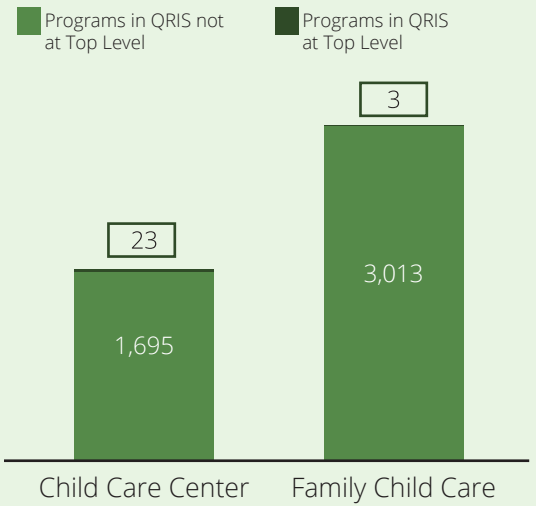

2020 State Fact Sheet MASSACHUSETTS

Children in Massachusetts

Children under six

434,129

Children with all parents in the workforce

305,789

Children at or near poverty level

123,897

41,039

NR

Child Care Programs

2018 2019 As of July 2020

Child Care Affordability

Child Care Affordability Cont'd

CCR&R Services

10,463
referrals received

Child Care Quality

% of Nationally Accredited Programs

Quality Rating and Improvement System

Contacts

www.mass.gov/edu

childcareaware.org