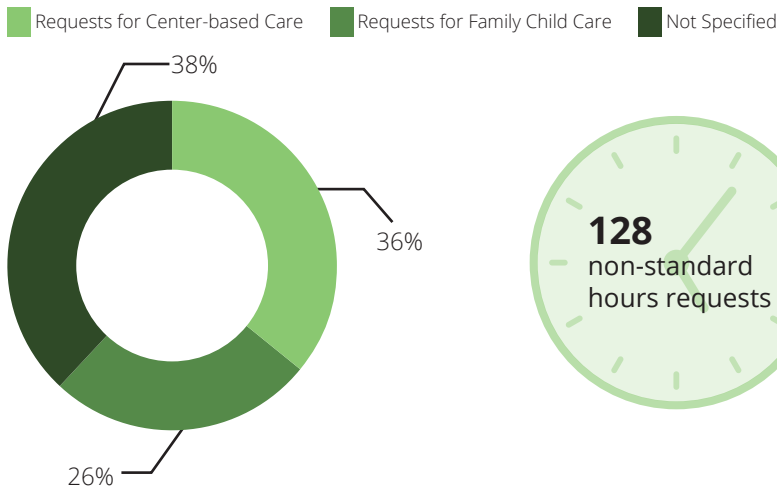

41,039

NR

Child Care Programs

2018 2019 As of July 2020

Child Care Affordability

Child Care Affordability Cont'd

CCR&R Services

10,463
referrals received