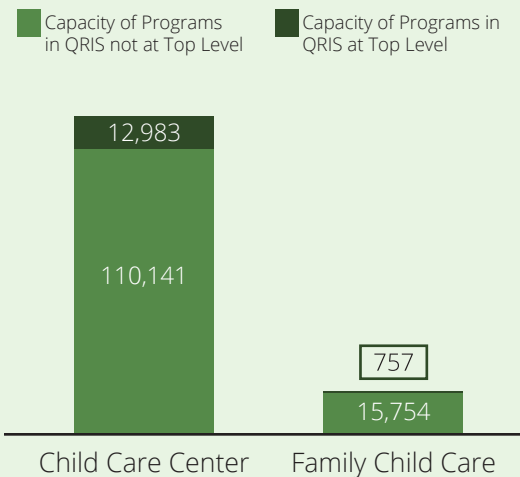

41,572

32,858

Child Care Programs

2018 2019 As of July 2020

Child Care Affordability

childcareaware.org

Child Care Affordability Cont'd

CCR&R Services

33,751
referrals received

■ Requests for Center-based Care
 ■ Requests for Family Child Care
 ■ Not Specified

Child Care Quality

% of Nationally Accredited Programs

Quality Rating and Improvement System

Contacts