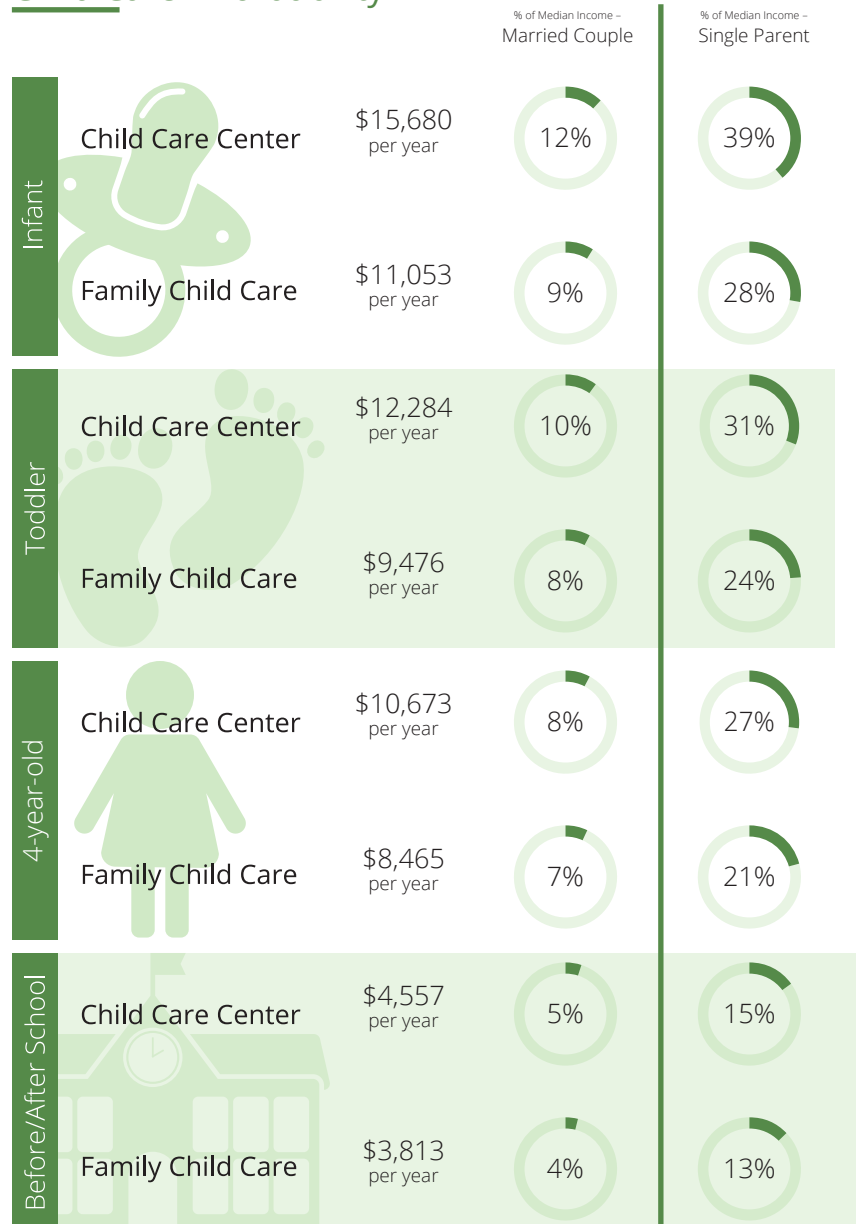

2020 State Fact Sheet MARYLAND

Children in Maryland

Children under six

437,242

Children with all parents in the workforce

307,255

Children at or near poverty level

131,754

41,572

32,858

Child Care Programs

2018 2019 As of July 2020

Child Care Affordability

childcareaware.org

Child Care Affordability Cont'd

CCR&R Services

33,751
referrals received

■ Requests for Center-based Care
 ■ Requests for Family Child Care
 ■ Not Specified

Child Care Quality

% of Nationally Accredited Programs

Quality Rating and Improvement System

Contacts