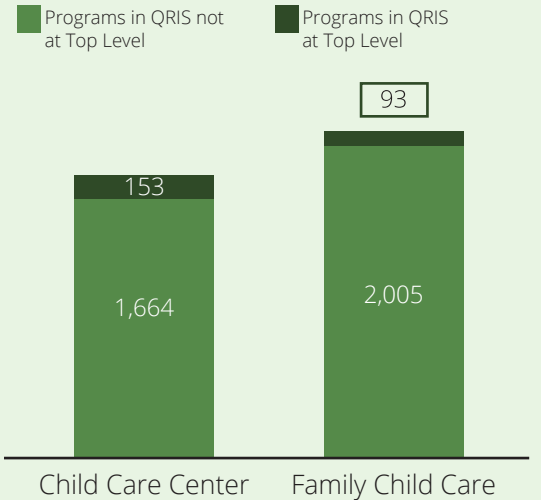

41,572

32,858

Child Care Programs

2018 2019 As of July 2020

Child Care Affordability

childcareaware.org

Child Care Affordability Cont'd

CCR&R Services

33,751
referrals received

■ Requests for Center-based Care
 ■ Requests for Family Child Care
 ■ Not Specified

Child Care Quality

% of Nationally Accredited Programs

Quality Rating and Improvement System

Contacts