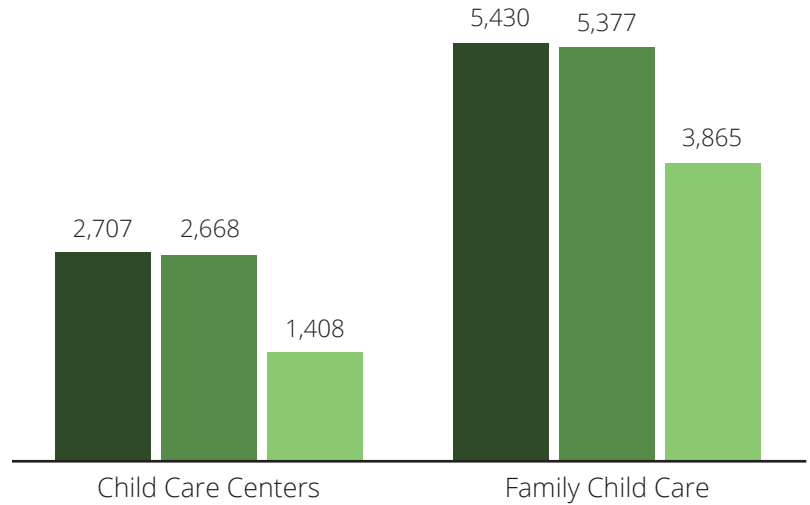

2020 State Fact Sheet MARYLAND

Children in Maryland

Children under six

437,242

Children with all parents in the workforce

307,255

Children at or near poverty level

131,754

Child Care Spaces

2018 2019 As of July 2020

Child Care Center Spaces

169,423

174,721

NR

Family Child Care Spaces

41,608

41,572

32,858

Child Care Programs

2018 2019 As of July 2020

Child Care Affordability

childcareaware.org

Child Care Affordability Cont'd

CCR&R Services

33,751
referrals received

■ Requests for Center-based Care
 ■ Requests for Family Child Care
 ■ Not Specified

Child Care Quality

% of Nationally Accredited Programs

Quality Rating and Improvement System

Contacts