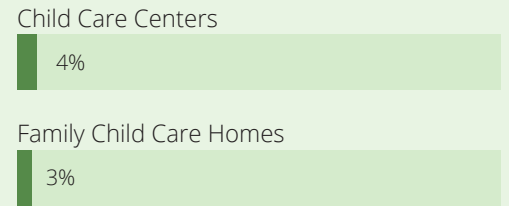

41,572

32,858

Child Care Programs

2018 2019 As of July 2020

Child Care Affordability

childcareaware.org

Child Care Affordability Cont'd

CCR&R Services

33,751
referrals received

■ Requests for Center-based Care
 ■ Requests for Family Child Care
 ■ Not Specified

Child Care Quality

% of Nationally Accredited Programs

Quality Rating and Improvement System

Contacts