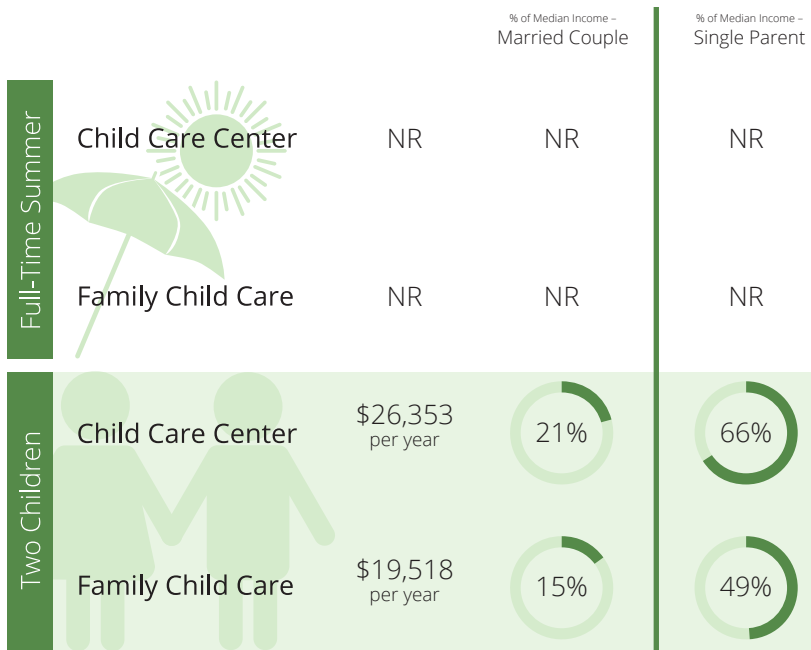

41,572

32,858

Child Care Programs

2018 2019 As of July 2020

Child Care Affordability

childcareaware.org

Child Care Affordability Cont'd

CCR&R Services

33,751
referrals received

■ Requests for Center-based Care
 ■ Requests for Family Child Care
 ■ Not Specified

Child Care Quality

% of Nationally Accredited Programs

Quality Rating and Improvement System

Contacts