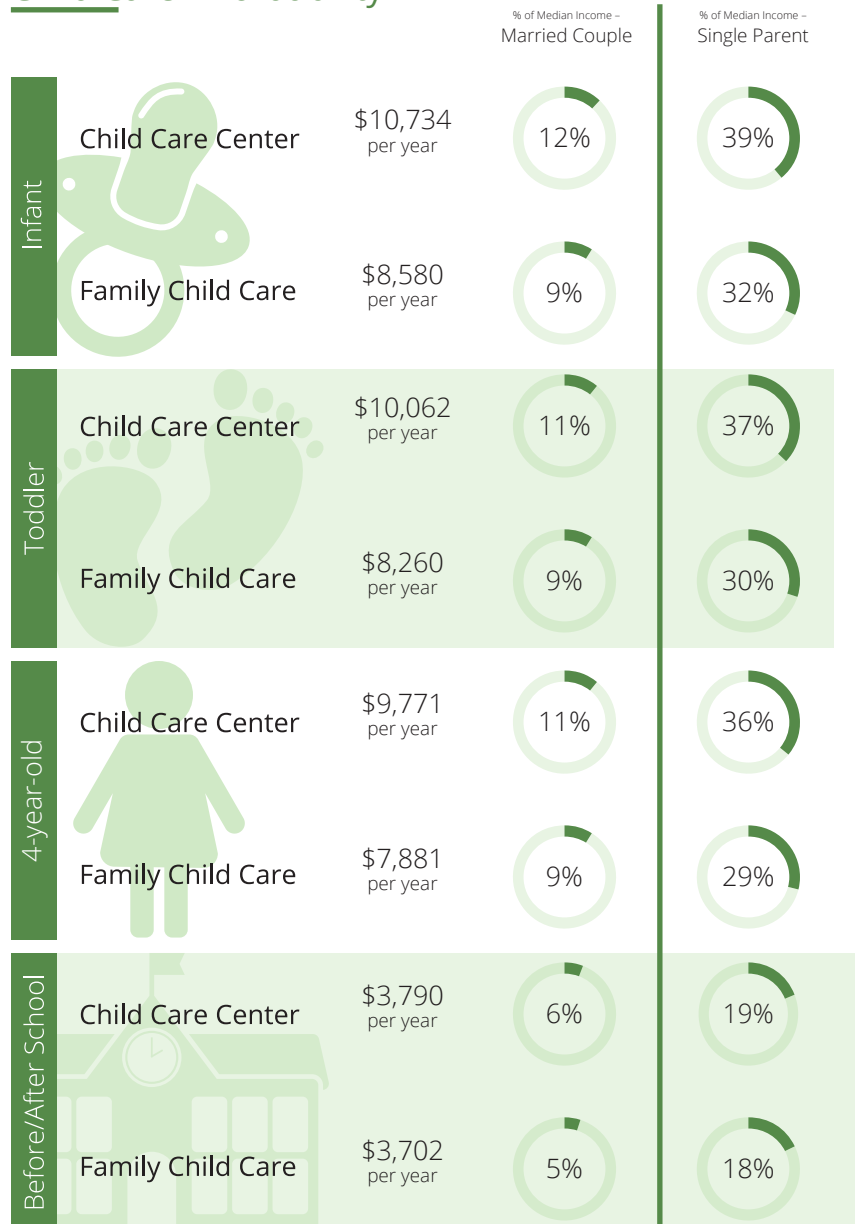

### Family Child Care Spaces

## Child Care Programs

2018 2019 As of July 2020

## Child Care Affordability

## CCR&R Services

**13,474**  
referrals received