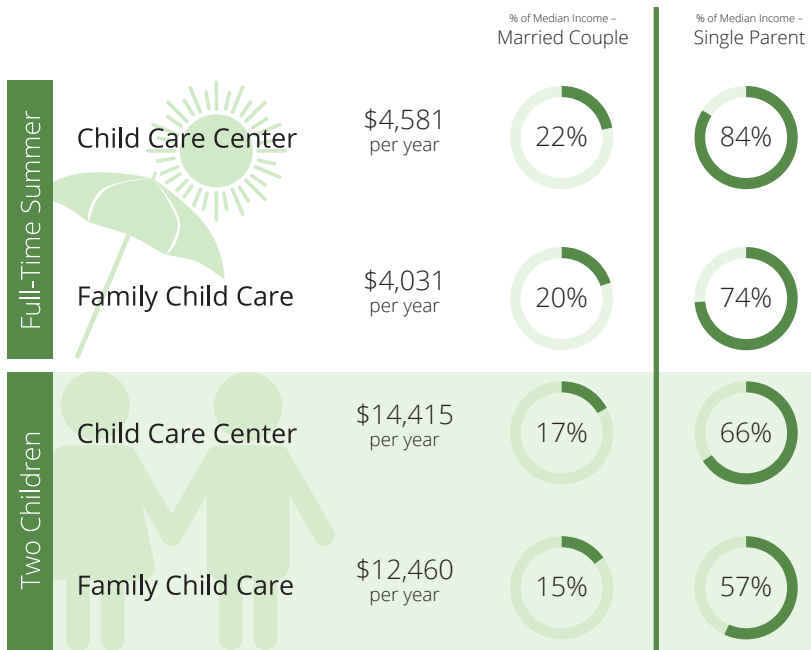

2020 State Fact Sheet KENTUCKY

Children in Kentucky

Child Care Spaces

2018 2019 As of July 2020

NR

NR

Family Child Care Spaces

1,494

NR

NR

Child Care Programs

2018 2019 As of July 2020

Child Care Affordability

Child Care Affordability Cont'd

CCR&R Services

Child Care Quality