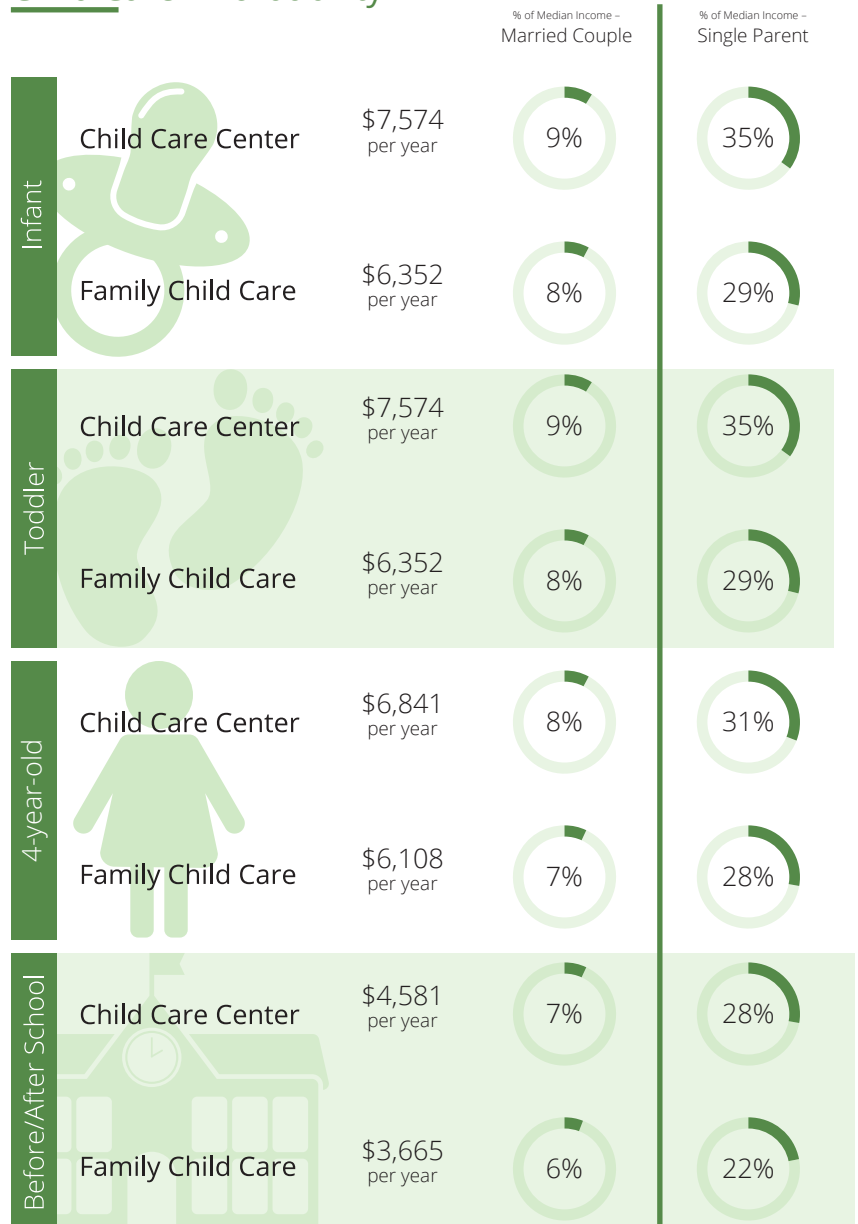

2020 State Fact Sheet KENTUCKY

Children in Kentucky

Child Care Spaces

2018 2019 As of July 2020

NR

NR

Family Child Care Spaces

1,494

NR

NR

Child Care Programs

2018 2019 As of July 2020

Child Care Affordability

Child Care Affordability Cont'd

CCR&R Services

Child Care Quality