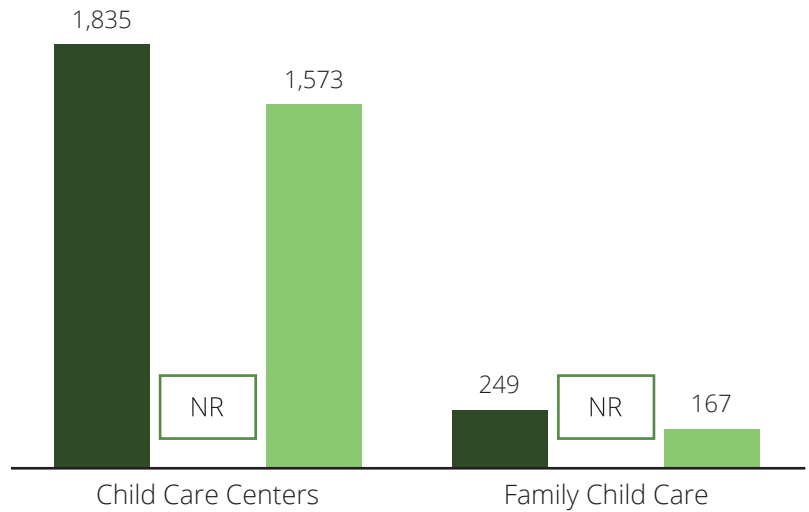

Child Care Programs

2018 2019 As of July 2020