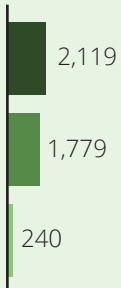

## Children in Hawaii

Children under six

107,493

Children with all parents in the workforce

64,172

Children at or near poverty level

33,755

## Child Care Spaces

2018 2019 As of July 2020\*

Child Care Center Spaces

Family Child Care Spaces

## CCR&R Services

**17,649**

referrals received

■ Requests for Center-based Care
 ■ Requests for Family Child Care
 ■ Not Specified