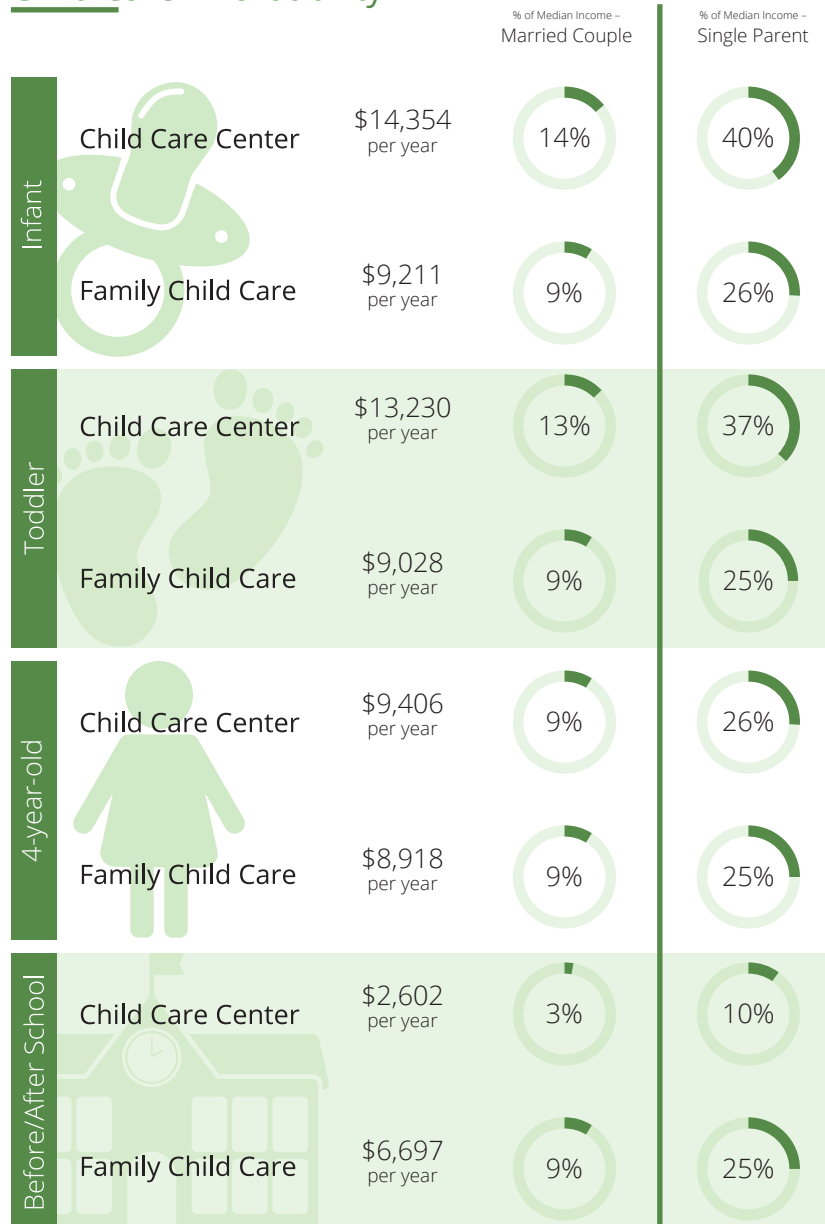

Child Care Affordability