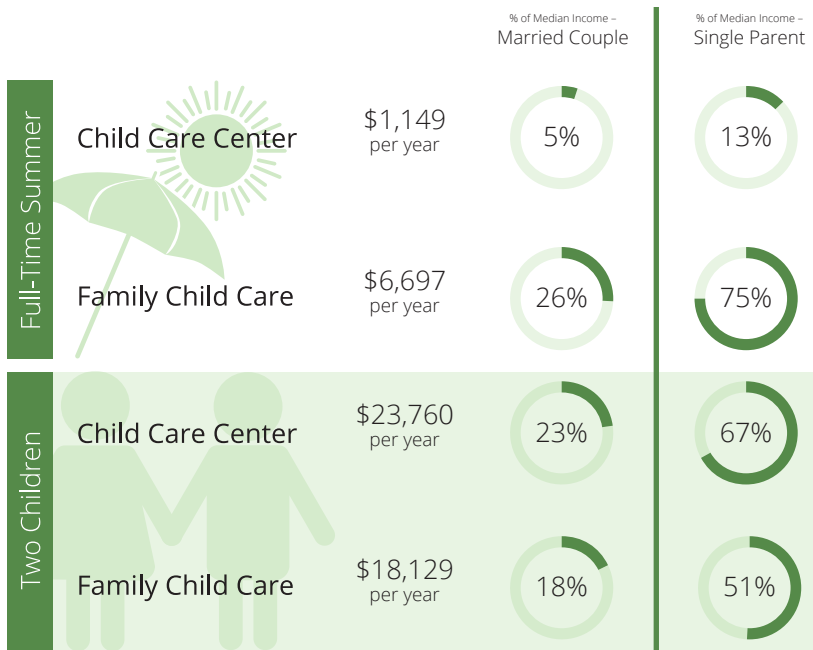

## Children in Hawaii

Children under six

107,493

Children with all parents in the workforce

64,172

Children at or near poverty level

33,755

## Child Care Programs

2018 2019 As of July 2020\*

\*Data based on number of licensed providers reporting openings as of July 2020. Does not represent all licensed providers.

## Child Care Affordability

childcareaware.org

## Child Care Quality