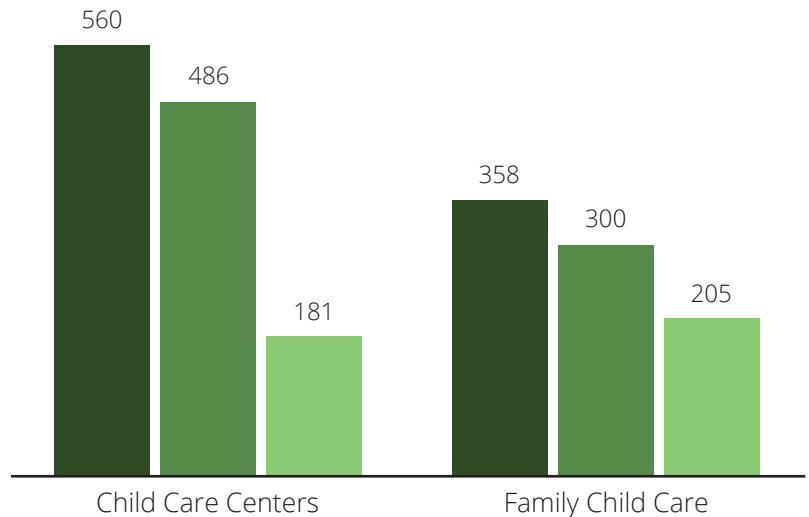

## Children in Hawaii

Children under six

107,493

Children with all parents in the workforce

64,172

Children at or near poverty level

33,755

## Child Care Spaces

2018 2019 As of July 2020\*

Child Care Center Spaces

Family Child Care Spaces

## Child Care Programs

2018 2019 As of July 2020\*

\*Data based on number of licensed providers reporting openings as of July 2020. Does not represent all licensed providers.

## CCR&R Services

**17,649**

referrals received

■ Requests for Center-based Care
 ■ Requests for Family Child Care
 ■ Not Specified