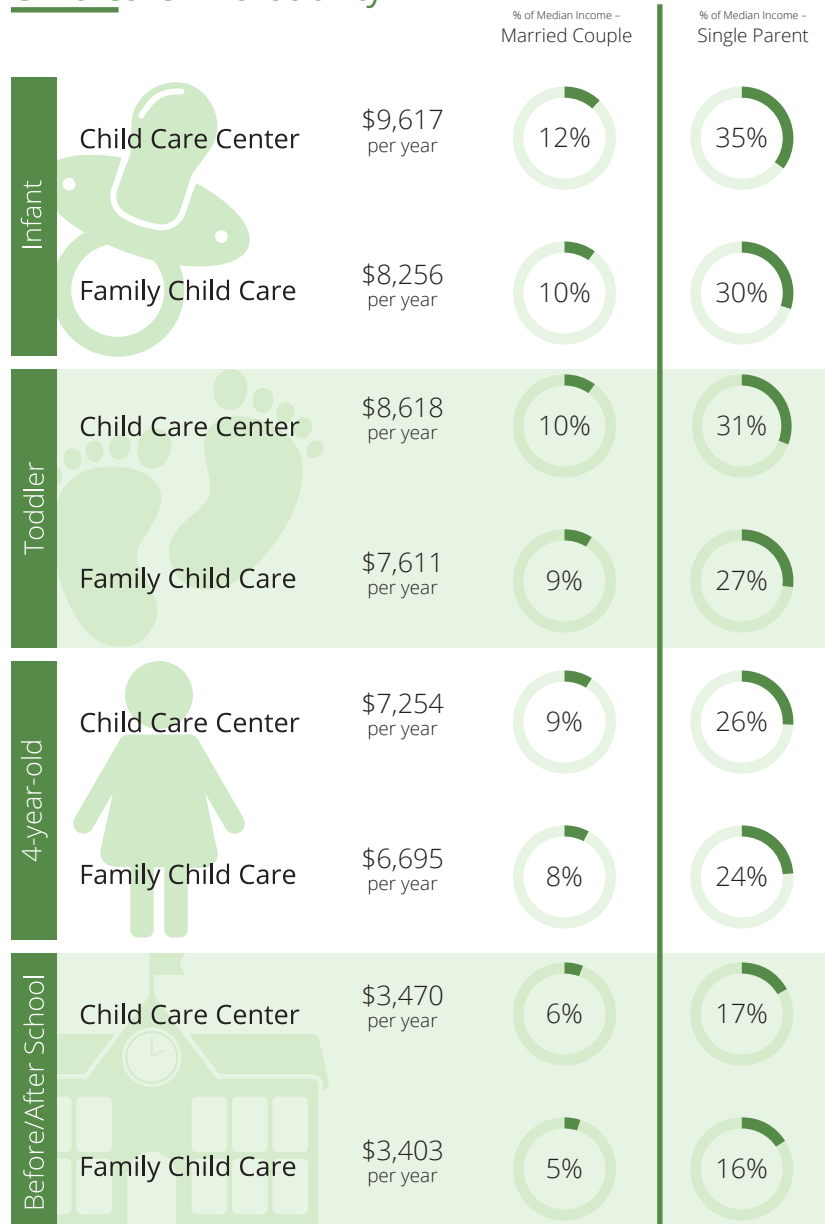

2020 State Fact Sheet FLORIDA

Children in Florida

Children under six

1,334,082

Children with all parents in the workforce

854,849

Children at or near poverty level

639,144

Child Care Spaces

2018 2019 As of July 2020

Child Care Center Spaces

Family Child Care Spaces

Child Care Programs

2018 2019 As of July 2020

Child Care Affordability

childcareaware.org

Child Care Affordability Cont'd

CCR&R Services

54,863
referrals received

Child Care Quality

% of Nationally Accredited Programs

Quality Rating and Improvement System

Contacts

www.floridaearlylearning.com