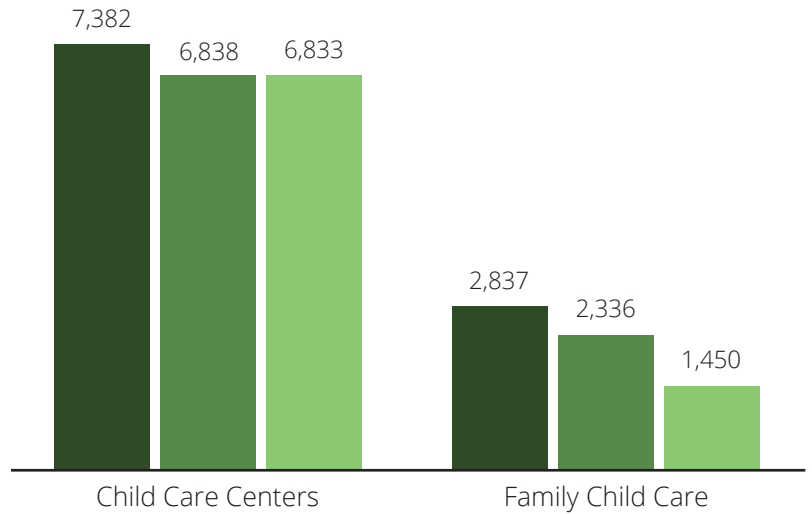

2020 State Fact Sheet FLORIDA

Children in Florida

Children under six

1,334,082

Children with all parents in the workforce

854,849

Children at or near poverty level

639,144

Child Care Spaces

2018 2019 As of July 2020

Child Care Center Spaces

Family Child Care Spaces

Child Care Programs

2018 2019 As of July 2020

Child Care Affordability

childcareaware.org

Child Care Affordability Cont'd

CCR&R Services

54,863
referrals received

Child Care Quality

% of Nationally Accredited Programs

Quality Rating and Improvement System

Contacts

www.floridaearlylearning.com