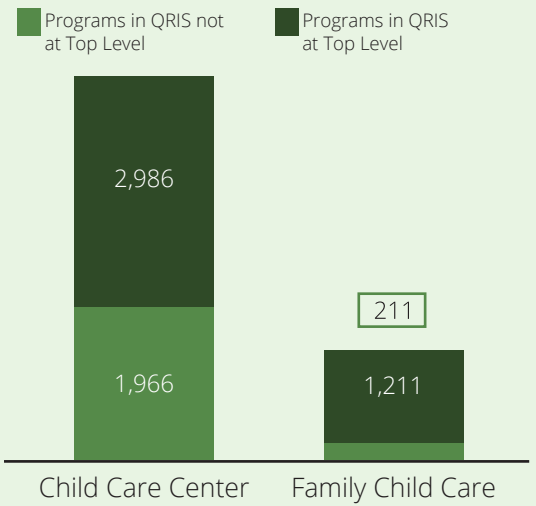

2020 State Fact Sheet FLORIDA

Children in Florida

Children under six

1,334,082

Children with all parents in the workforce

854,849

Children at or near poverty level

639,144

Child Care Affordability Cont'd

CCR&R Services

54,863
referrals received

Child Care Quality

% of Nationally Accredited Programs

Quality Rating and Improvement System

Contacts

www.floridaearlylearning.com