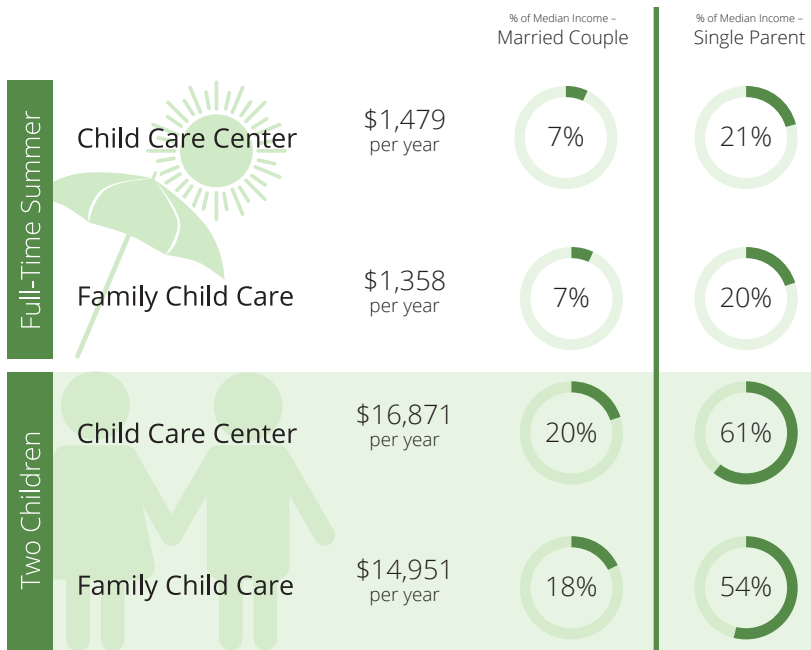

2020 State Fact Sheet FLORIDA

Children in Florida

Children under six

1,334,082

Children with all parents in the workforce

854,849

Children at or near poverty level

639,144

Child Care Spaces

2018 2019 As of July 2020

Child Care Center Spaces

Family Child Care Spaces

Child Care Programs

2018 2019 As of July 2020

Child Care Affordability

childcareaware.org

Child Care Affordability Cont'd

CCR&R Services

54,863
referrals received

Child Care Quality

% of Nationally Accredited Programs

Quality Rating and Improvement System

Contacts

www.floridaearlylearning.com