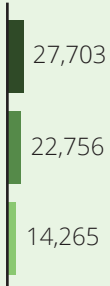

Family Child Care Spaces