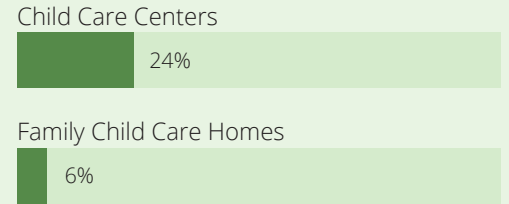

Child Care Affordability Cont'd

CCR&R Services

54,863
referrals received

Child Care Quality

% of Nationally Accredited Programs

Quality Rating and Improvement System

Contacts

www.floridaearlylearning.com