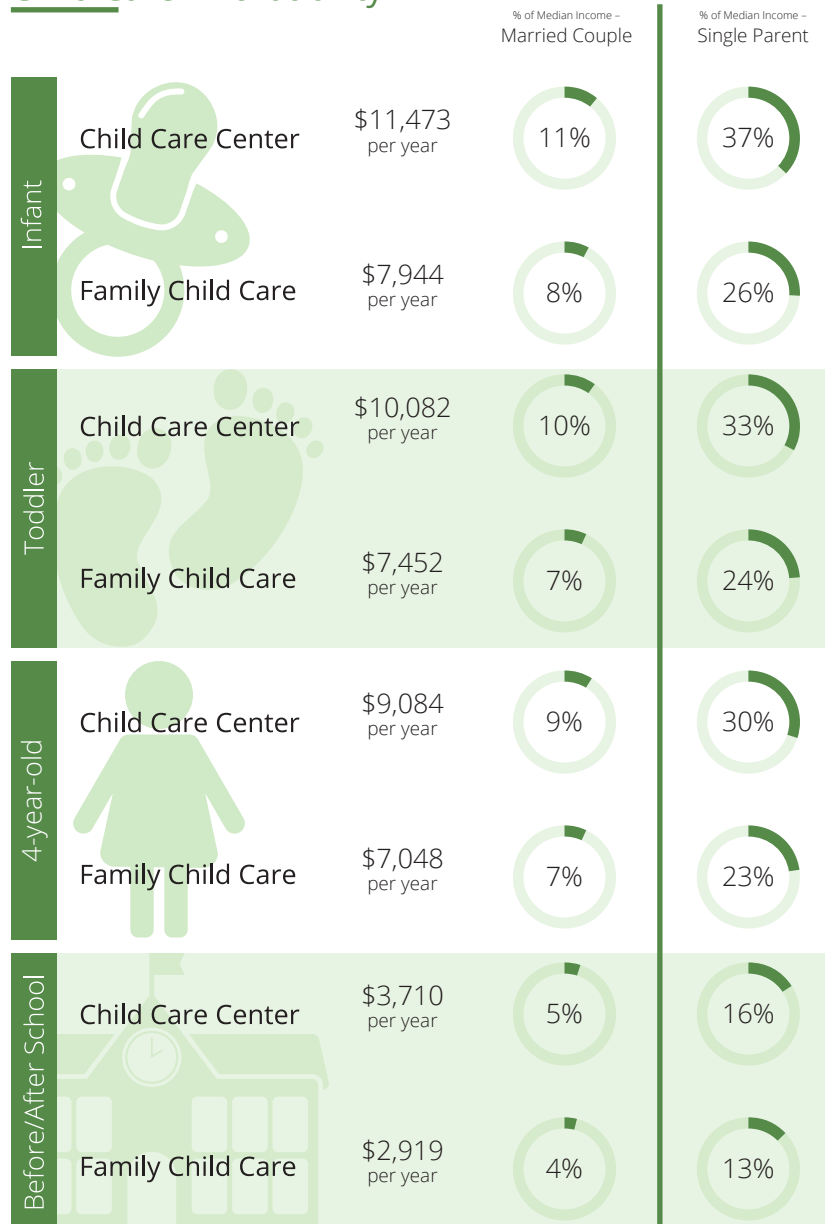

2020 State Fact Sheet DELAWARE

Children in Delaware

Children under six

64,922

Children with all parents in the workforce

44,549

Children at or near poverty level

25,382

5,380

NR

Child Care Programs

2018 2019 As of July 2020

Child Care Affordability

Child Care Affordability Cont'd

CCR&R Services

883
referrals received

Requests for Center-based Care Requests for Family Child Care

Child Care Quality

% of Nationally Accredited Programs

Quality Rating and Improvement System

Contacts

www.cffde.org

childcareaware.org