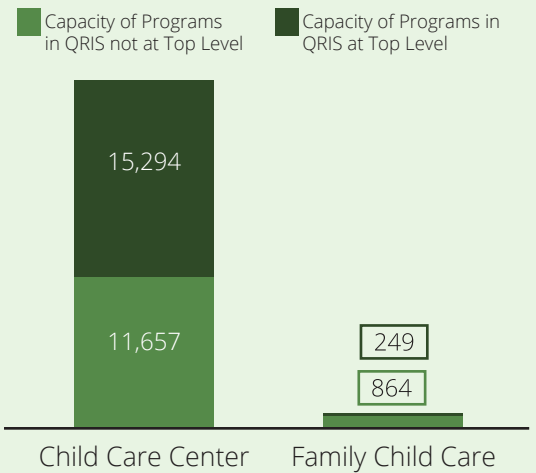

5,380

NR

Child Care Programs

2018 2019 As of July 2020

Child Care Affordability

Child Care Affordability Cont'd

CCR&R Services

883
referrals received

Requests for Center-based Care Requests for Family Child Care

Child Care Quality

% of Nationally Accredited Programs

Quality Rating and Improvement System

Contacts

www.cffde.org

childcareaware.org