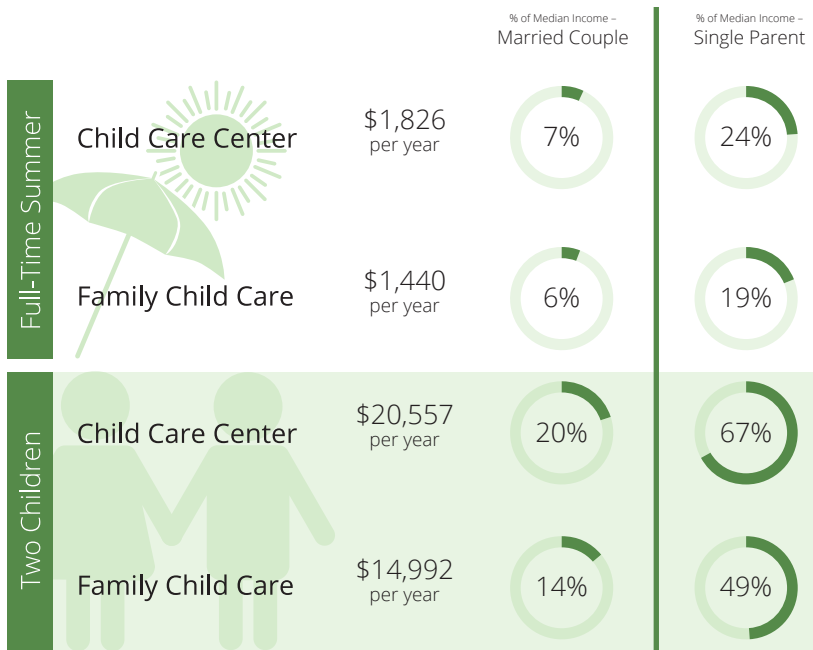

2020 State Fact Sheet DELAWARE

Children in Delaware

Children under six

64,922

Children with all parents in the workforce

44,549

Children at or near poverty level

25,382

5,380

NR

Child Care Programs

2018 2019 As of July 2020

Child Care Affordability

Child Care Affordability Cont'd

CCR&R Services

883
referrals received

Requests for Center-based Care Requests for Family Child Care

Child Care Quality

% of Nationally Accredited Programs

Quality Rating and Improvement System

Contacts

www.cffde.org

childcareaware.org