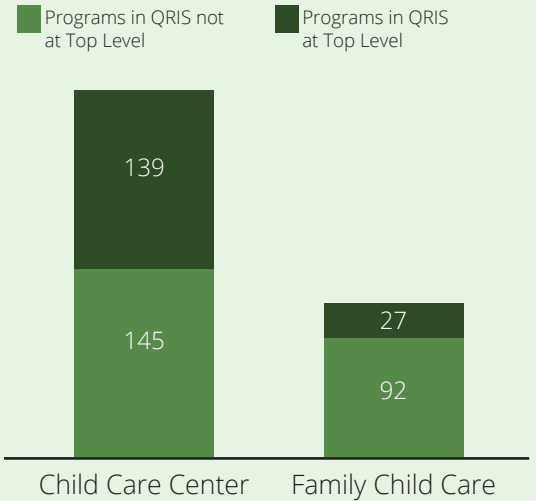

5,380

NR

Child Care Programs

2018 2019 As of July 2020

Child Care Affordability

Child Care Affordability Cont'd

CCR&R Services

883
referrals received

Requests for Center-based Care Requests for Family Child Care

Child Care Quality

% of Nationally Accredited Programs

Quality Rating and Improvement System

Contacts

www.cffde.org

childcareaware.org