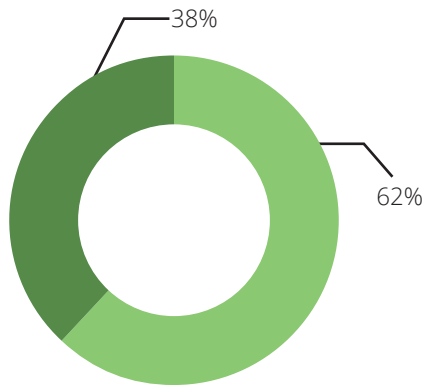

CCR&R Services

883
referrals received

Requests for Center-based Care   Requests for Family Child Care