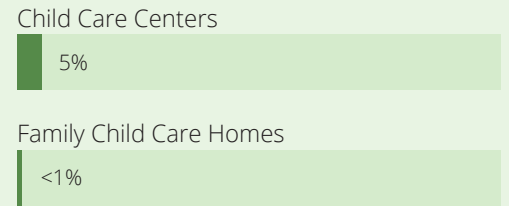

Child Care Quality

% of Nationally Accredited Programs