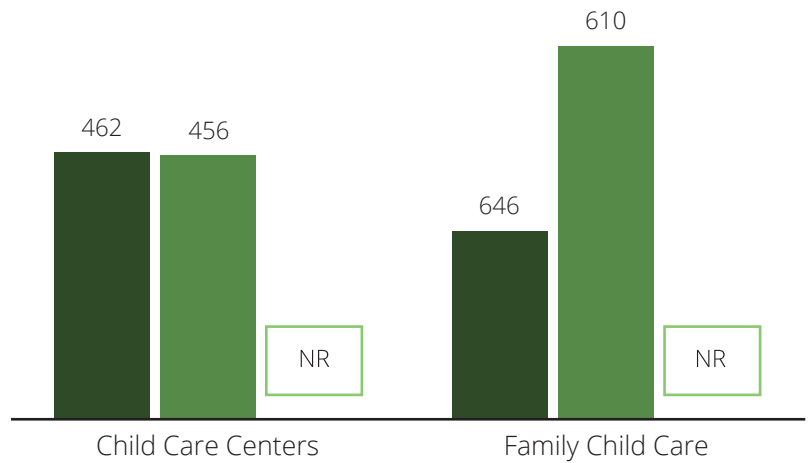

2020 State Fact Sheet DELAWARE

Children in Delaware

Children under six

64,922

Children with all parents in the workforce

44,549

Children at or near poverty level

25,382

Child Care Spaces

2018 2019 As of July 2020

Child Care Center Spaces

44,618

45,223

NR

Family Child Care Spaces

5,742

5,380

NR

Child Care Programs

2018 2019 As of July 2020

Child Care Affordability

Child Care Affordability Cont'd

CCR&R Services

883
referrals received