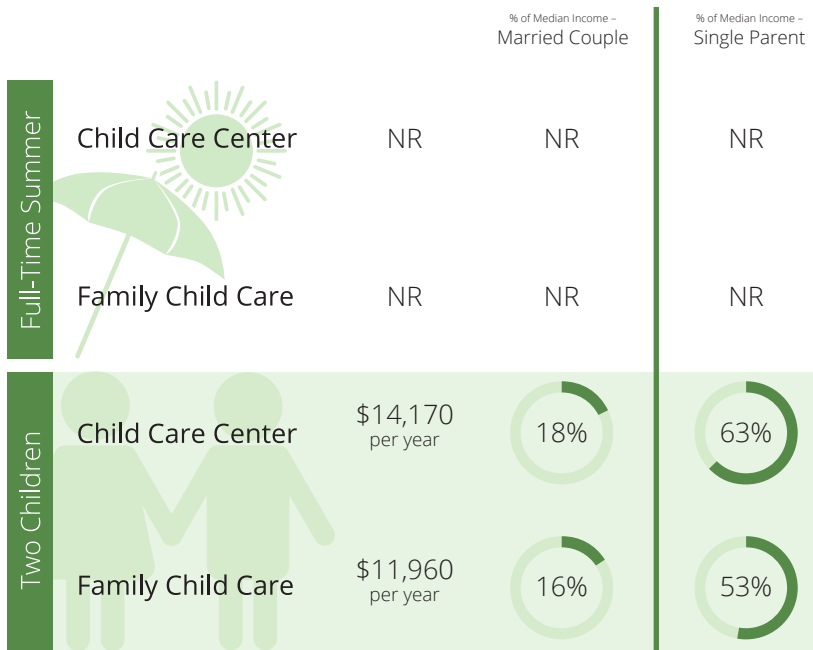

## Child Care Spaces

2018 2019 As of July 2020

Child Care Center Spaces

2018	174,362
2019	166,630
As of July 2020	132,205

Family Child Care Spaces

2018	3,660
2019	3,660
As of July 2020	2,949

## Child Care Programs

2018 2019 As of July 2020

## Child Care Affordability

Age Group	Program	Cost per year	% of Median Income	
			Married Couple	Single Parent
Infant	Child Care Center	\$7,540	10%	34%
	Family Child Care	\$6,110	8%	27%
Toddler	Child Care Center	\$7,150	9%	32%
	Family Child Care	\$5,850	8%	26%
4-year-old	Child Care Center	\$6,630	9%	30%
	Family Child Care	\$5,850	8%	26%
Before/After School	Child Care Center	NR	NR	NR
	Family Child Care	NR	NR	NR

## CCR&R Services

**544**  
referrals received

■ Requests for Center-based Care
 ■ Requests for Family Child Care
 ■ Not Specified