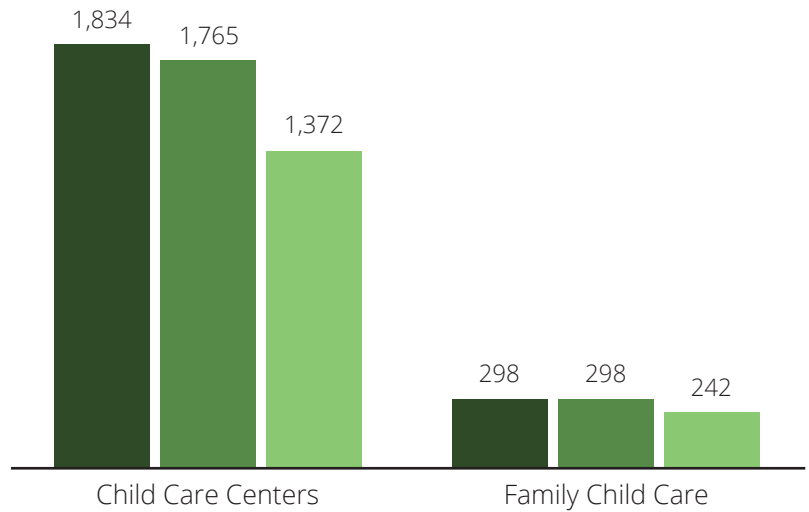

## Children in Arkansas

Children under six  
227,555

Children with all parents in the workforce  
139,894

Children at or near poverty level  
123,428

## Child Care Spaces

2018 2019 As of July 2020

Child Care Center Spaces

2018	174,362
2019	166,630
As of July 2020	132,205

Family Child Care Spaces

2018	3,660
2019	3,660
As of July 2020	2,949

## Child Care Programs

2018 2019 As of July 2020

## CCR&R Services

**544**  
referrals received

■ Requests for Center-based Care
 ■ Requests for Family Child Care
 ■ Not Specified