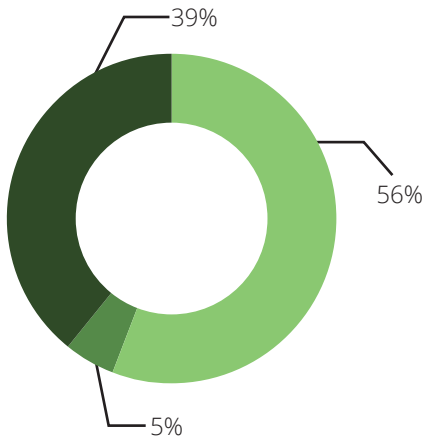

CCR&R Services

544
referrals received

■ Requests for Center-based Care
■ Requests for Family Child Care
■ Not Specified