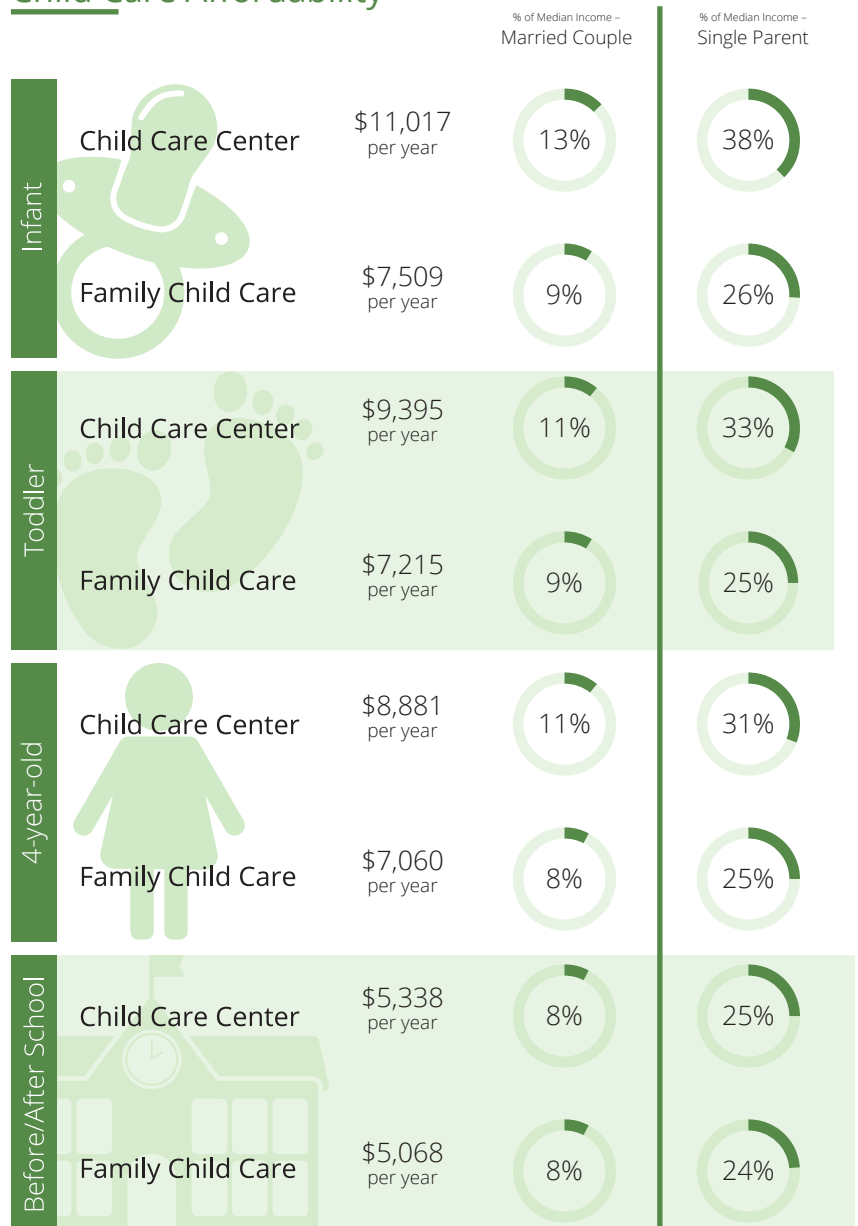

2020 State Fact Sheet

ARIZONA

Children in Arizona

Children under six
521,530

Children with all parents in the workforce
304,183

Children at or near poverty level
251,368

Child Care Spaces

2018 2019 As of July 2020

Child Care Center Spaces
336,098

NR

NR

Family Child Care Spaces

3,854

NR

NR

Child Care Programs

2018 2019 As of July 2020

Child Care Affordability

Child Care Affordability Cont'd

			% of Median Income – Married Couple	% of Median Income – Single Parent
Full-Time Summer	 Child Care Center	NR	NR	NR
	Family Child Care	NR	NR	NR
Two Children	 Child Care Center	\$19,898 per year	 24%	 69%
	Family Child Care	\$14,569 per year	 17%	 51%