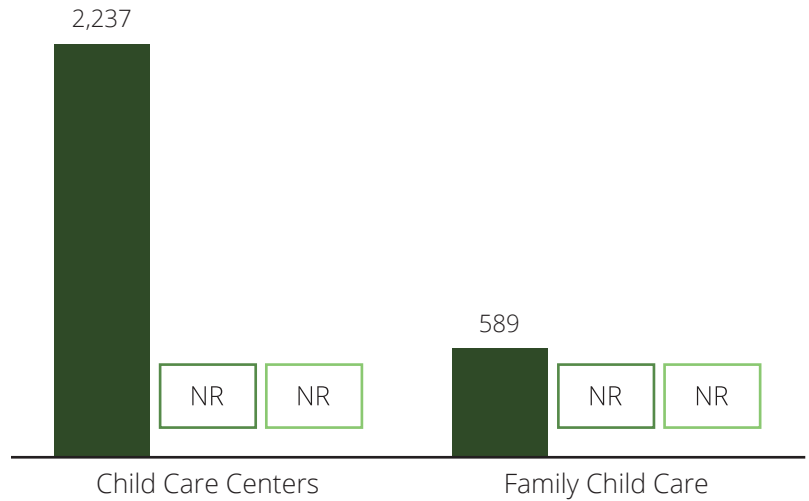

2020 State Fact Sheet

ARIZONA

Children in Arizona

Children under six
521,530

Children with all parents in the workforce
304,183

Children at or near poverty level
251,368

Child Care Spaces

2018 2019 As of July 2020

Child Care Center Spaces
336,098

NR

NR

Family Child Care Spaces

3,854

NR

NR

Child Care Programs

2018 2019 As of July 2020

Child Care Affordability

Child Care Affordability Cont'd

			% of Median Income – Married Couple	% of Median Income – Single Parent
Full-Time Summer	 Child Care Center	NR	NR	NR
	Family Child Care	NR	NR	NR
Two Children	 Child Care Center	\$19,898 per year	 24%	 69%
	Family Child Care	\$14,569 per year	 17%	 51%